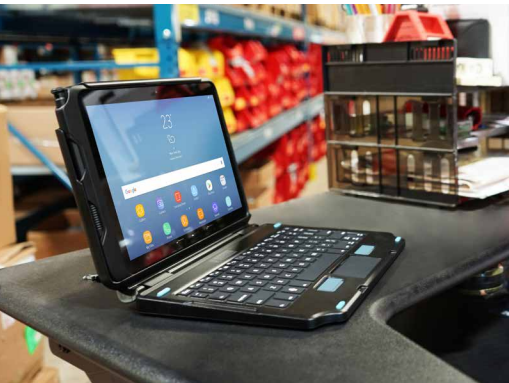

SAMSUNG DOCKING STATIONS

FOR YOUR TABLET & HANDHELD DEVICES

RUGGED. RELIABLE. RESPONSIVE.™

SAMSUNG GALAXY TAB ACTIVE2/3/5 CRADLE

ITEM NUMBERS:

7160-1002-00 Lite Cradle

FEATURES:

- Designed for the Samsung Galaxy Tab Active2/3/5 rugged tablet with rugged case
- Has cutouts for providing direct access to your camera, stylus, and USB port while your tablet is safely docked
- Cradle can be mounted using the VESA 75mm, M20 threads, and AMPS hole pattern to attach to a Gamber-Johnson system
- Cradle can be mounted on a flat vertical surface
- Dock design is compatible with Samsung's built-in Near Field Communication (NFC); perform tasks with another NFD device without taking the Samsung tablet out of the dock
- Optional lock button for theft deterrence and extra tablet security
- Simple, one-handed cradle operation
- Composite design for reduced overall weight
- Includes USB car adaptor
- Compatible with Zirkona products
- 1-Year Limited Warranty

FEATURES:

- Designed for the Samsung Galaxy Tab Active2/3/5 rugged tablet with rugged case
- 12-24V power input range to support a wide range of mobile applications
- 5V, 3A Max of output
- Simple, one-handed operation
- Compatible with Samsung's built-in Near Field Communication (NFC); perform tasks with another NFC device without taking the Samsung tablet out of the cradle
- Access to all control buttons and camera while docked
- USB-C charging port with integrated cable restraint (to connect to power supply), includes USB-C charging cable with bare wire end
- AMPS mounting pattern – compatible with Zirkona
- 3 Year Limited Warranty