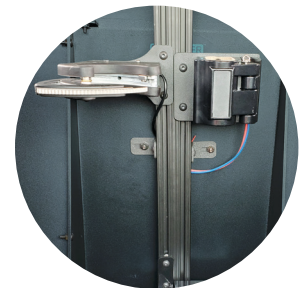

- 7160-1411 Steel Window Bars
- 7160-1594 Universal Light Bracket

GUN MOUNTS

ITEM NUMBERS:

- 7160-1097-01 Single Weapon Gun Mount
- 7160-1097-02 Dual Weapon Gun Mount
- 7160-1097-03 Dual Weapon Gun Mount (SC-6 locks only)