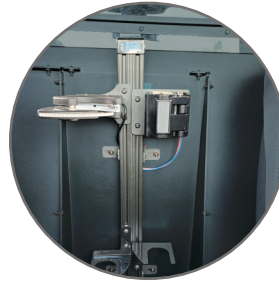

GUN MOUNTS

ITEM NUMBERS:
7160-1097-01 Single Weapon Gun Mount
7160-1097-02 Dual Weapon Gun Mount
7160-1097-03 Dual Weapon Gun Mount (SC-6 locks only)
7160-1578 SC-6 Gunlock with Bracket