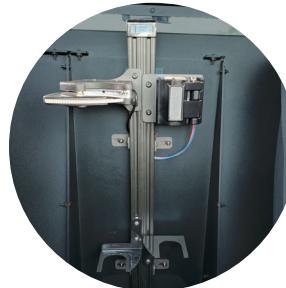

GUN MOUNTS

ITEM NUMBERS:
7160-1097-01 Single Weapon Gun Mount
7160-1097-02 Dual Weapon Gun Mount
7160-1097-03 Dual Weapon Gun Mount (SC-6 locks only)
7160-1578 SC-6 Gunlock with Bracket