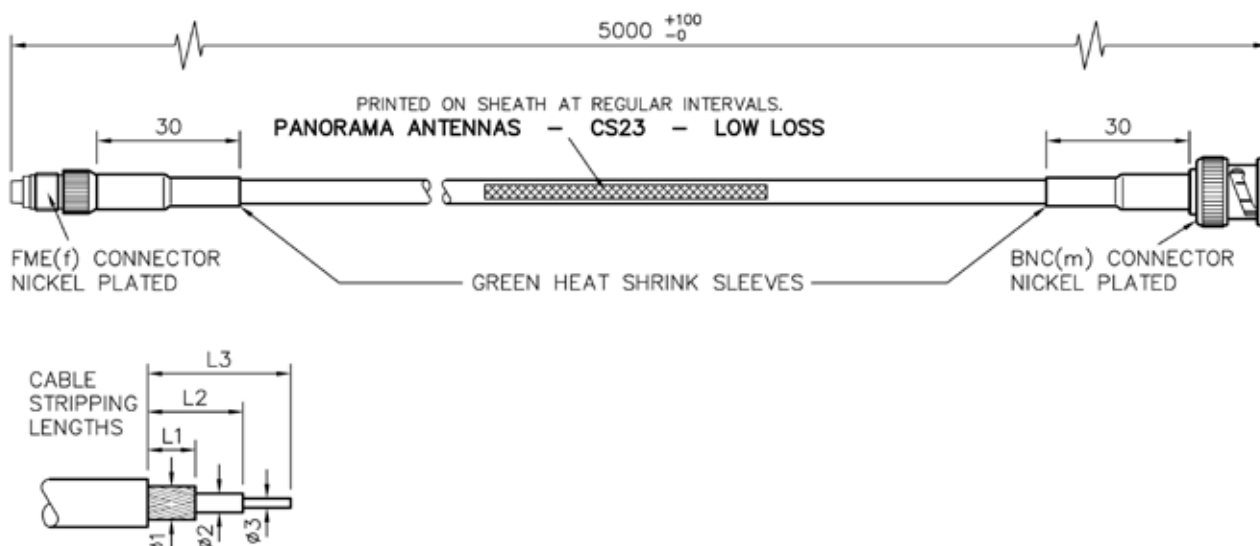

Cables & Connectors

C23F-5B

26/07/2011 v2

- CS23 Cable Assembly FME (f) BNC (m) Connector - 5m (16') long

Panorama Antenna's proprietary CS23 cable is a high quality alternate to RG58/URM76 with a stranded centre conductor for flexibility and > 93% shielded braid coverage for low loss performance.

Manufactured to extremely high tolerances, Panorama CS23 cable assemblies are a high quality solution for applications from 0 - 2000 MHz.

Technical Drawing

Part No.

C23F-5B

Cable Data

Type	C23
Impedance	50Ω
Attenuation	0.5dB/m @ 900MHz
Outer Diameter (mm)	5 (.19")
Outer Jacket	Black Flexible PVC
Length (mm)	5000 (16' 4")