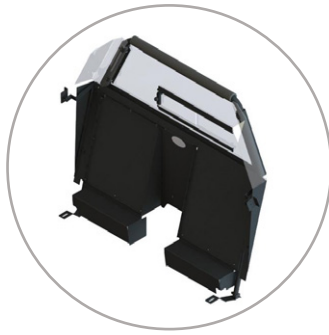

PASSENGER PARTITION

ITEM NUMBERS:

7160-1138 Poly Passenger Partition

FEATURES:

- Scratch-resistant center window maximizes visibility
- Vented side wings provide ample air flow from front of vehicle to the rear
- Extended foot wells allow full range of seat motion for optimal comfort

*Compatible with 2011+ MY vehicle