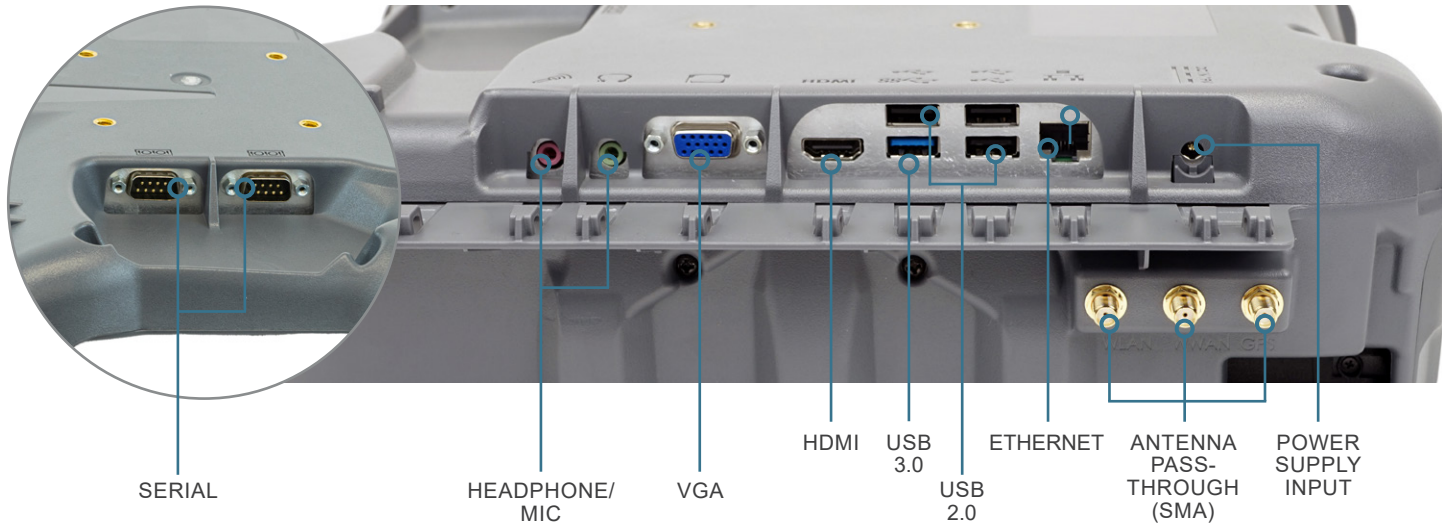

GETAC F110 G6 TABLET DOCKING STATION

PRODUCT SELECTION

GJ PART NUMBER	DESCRIPTION	USB 2.0	USB 3.0	ETHERNET	SERIAL	VGA	HDMI	SPEAKERS/MIC	POWER SUPPLY INCLUDED	ANTENNA RF
7160-1584-00	Docking Station NO RF	3	1	1	2	1	1	1 each	No	None
7160-1584-03	Docking Station TRI RF	3	1	1	2	1	1	1 each	No	Tri-SMA
7160-1642-00	Cradle NO RF (No electronics)								No	None
7160-1642-03	Cradle TRI RF (No electronics)								No	Tri-SMA
7170-0901-10	KIT: Cradle NO RF + Getac 120W Auto Power Adapter with Bare Wire Lead								Yes	None
7170-0901-13	KIT: Cradle TRI RF + Getac 120W Auto Power Adapter with Bare Wire Lead								Yes	Tri-SMA
7170-0901-00	KIT: Cradle NO RF + Getac 120W Auto Power Adapter w/ Cigarette Lighter Connector								Yes	None
7170-0901-03	KIT: Cradle TRI RF + Getac 120W Auto Power Adapter w/ Cigarette Lighter Connector								Yes	Tri-SMA
7170-0902-10	KIT: Docking Station NO RF + Getac 120W Auto Power Adapter with Bare Wire Lead	3	1	1	2	1	1	1 each	Yes	None
7170-0902-13	KIT: Docking Station TRI RF + Getac 120W Auto Power Adapter with Bare Wire Lead	3	1	1	2	1	1	1 each	Yes	Tri-SMA
7170-0902-00	KIT: Docking Station NO RF + Getac 120W Auto Power Adapter w/Cigarette Lighter Connector	3	1	1	2	1	1	1 each	Yes	None
7170-0902-03	KIT: Docking Station TRI RF + Getac 120W Auto Power Adapter w/Cigarette Lighter Connector	3	1	1	2	1	1	1 each	Yes	Tri-SMA