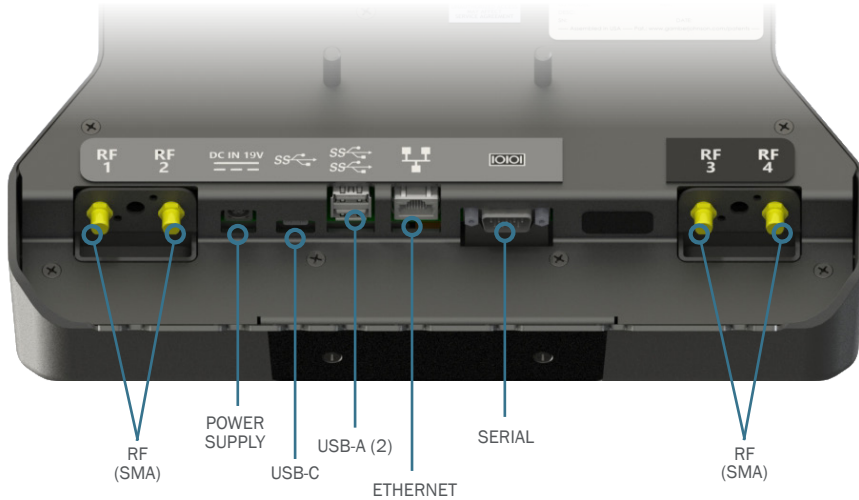

DELL LATITUDE 7230 RUGGED EXTREME TABLET DOCKING STATION