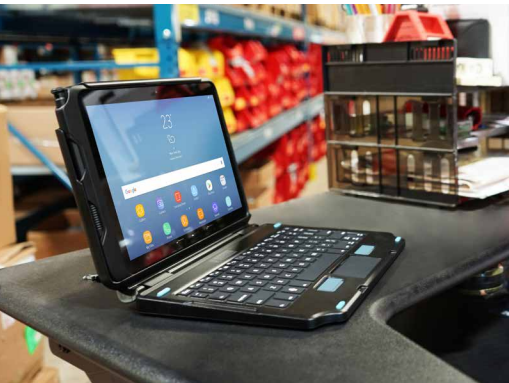

# SAMSUNG DOCKING STATIONS

FOR YOUR TABLET & HANDHELD DEVICES

**RUGGED. RELIABLE. RESPONSIVE.™**

#### FEATURES:

- Designed for the Samsung Galaxy Tab Active2/Active3 rugged tablet with rugged case
- Has cutouts for providing direct access to your camera, stylus, and USB port while your tablet is safely docked
- Cradle can be mounted using the VESA 75mm, M20 threads, and AMPS hole pattern to attach to a Gamber-Johnson system
- Cradle can be mounted on a flat vertical surface
- Dock design is compatible with Samsung's built-in Near Field Communication (NFC); perform tasks with another NFD device without taking the Samsung tablet out of the dock
- Optional lock button for theft deterrence and extra tablet security
- Simple, one-handed cradle operation
- Composite design for reduced overall weight
- Includes USB car adaptor
- Compatible with Zirkona products
- 1-Year Limited Warranty