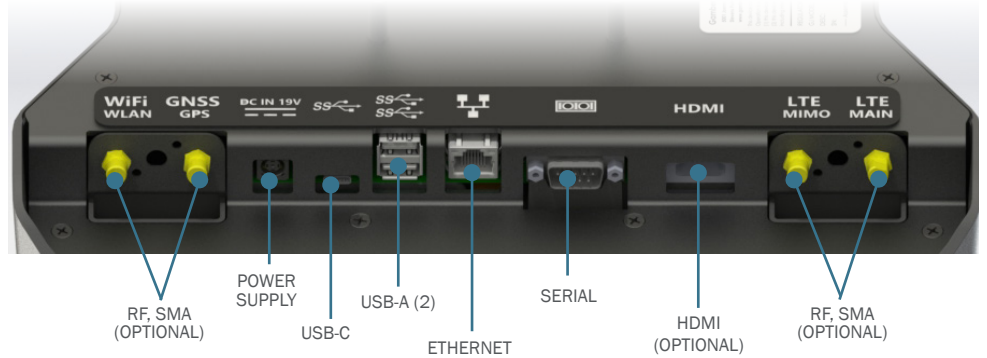

DELL LATITUDE 7230 RUGGED EXTREME TABLET DOCKING STATION

Engineered for the demanding work environments in material handling, manufacturing, and transportation.

Designed for the Dell Latitude 7230 12 inch Rugged Extreme Tablet, Gamber-Johnson's docking station helps professionals working in public safety, material handling and the utilities complete their daily work challenges. Powered dual USB-A ports and USB-C port provide connections for scanners, printers, or other peripherals needed to support a mobile office environment and the fast dock/release saves time when taking the tablet out for your work. This docking station accommodates OEM accessories like the tablet's hand strap or magnetic mount attachment allowing for uninterrupted productivity on the job. The keyed-lock provides added security and theft deterrence.

FEATURES

- Compatible with the Dell Latitude 7230 Rugged Extreme Tablet computer
- Accommodates the tablet's hand strap or magnet mount attachment
- Access to all tablet control buttons and ports while the tablet is docked
- Downward-facing I/O ports; integrated cable strain relief and cable management system
- One-handed docking and release for efficient use all day long
- Keyed lock for theft deterrence
- Gamber-Johnson rugged construction and reliability
- Composite design for reduced weight and durability
- VESA 75 mounting pattern with 1/4-20 mounting studs for easy mounting with Gamber-Johnson mounts and motion attachments
- Optional QUAD RF pass through for enhanced connectivity
- Optional HDMI full port replication to connect a second display
- 3-Year Limited Warranty, Extended Warranty Program, and Gamber Guard Extended Service Plan available

DELL LATITUDE 7230 RUGGED EXTREME TABLET DOCKING STATION

PORT REPLICATION

- USB-A 9-Pin - (2) Fully powered (1.5 Amps each)
- USB-C (1) Fully powered (1.5 Amps)
- RJ45 Ethernet (1)
- RS232 Serial (1)
- Power Input: 19.5 Vdc
- Antenna: Quad RF (SMA) (optional)
- Display: HDMI 1.1 (optional)