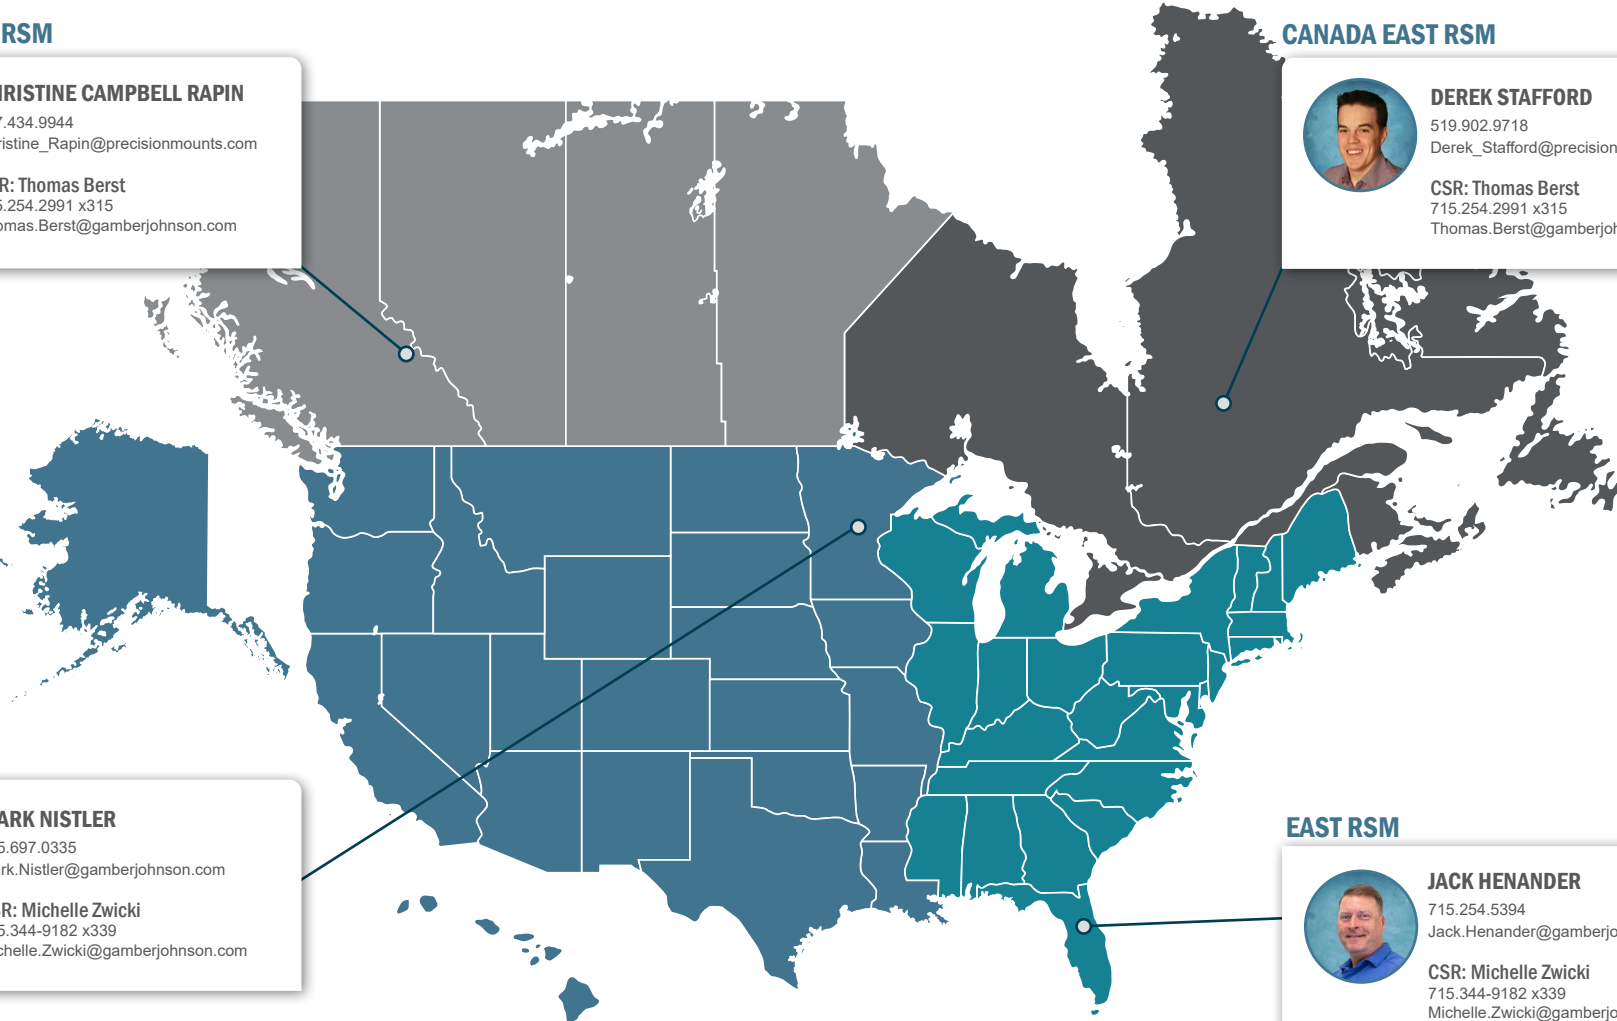

CANADA WEST RSM

CHRISTINE CAMPBELL RAPIN
587.434.9944
Christine_Rapin@precisionmounts.com
CSR: Thomas Berst
715.254.2991 x315
Thomas.Berst@gamberjohnson.com

CANADA EAST RSM

DEREK STAFFORD
519.902.9718
Derek_Stafford@precisionmounts.com
CSR: Thomas Berst
715.254.2991 x315
Thomas.Berst@gamberjohnson.com

WEST RSM

MARK NISTLER
715.697.0335
Mark.Nistler@gamberjohnson.com
CSR: Michelle Zwicki
715.344-9182 x339
Michelle.Zwicki@gamberjohnson.com

EAST RSM

JACK HENANDER
715.254.5394
Jack.Henander@gamberjohnson.com
CSR: Michelle Zwicki
715.344-9182 x339
Michelle.Zwicki@gamberjohnson.com

DIRECTOR OF NORTH AMERICAN SALES

MARK FURROW
412.477.8943
Mark.Furrow@gamberjohnson.com

NATIONAL ACCOUNTS MANAGER

RANDY BOHMAN
715.340.9477
Randy.Bohman@gamberjohnson.com

NATIONAL SALES MANAGER

SEAN HALL
715.315.3889
Sean.Hall@gamberjohnson.com