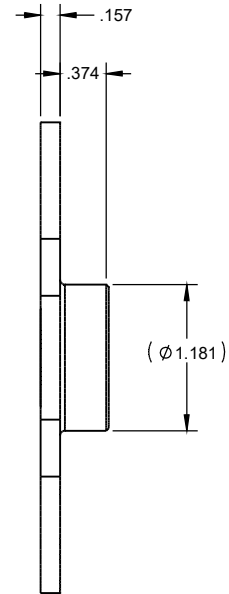

PRODUCT DIMENSIONS

THE DESIGN, DETAILS, AND THIS DOCUMENT ARE THE PROPERTY OF GAMBER-JOHNSON
PAGE 1 of 2

ZIFKONA

PART NUMBER: 14139

DESCRIPTION: 75 VESA PLATE

WEIGHT (LBS):

PRODUCT DIMENSIONS

THE DESIGN, DETAILS, AND THIS DOCUMENT ARE THE PROPERTY OF GAMBER-JOHNSON
PAGE 2 of 2

ZIFKONA

PART NUMBER: 14139

DESCRIPTION: 75 VESA PLATE

WEIGHT (LBS):

METRIC DIMENSIONS