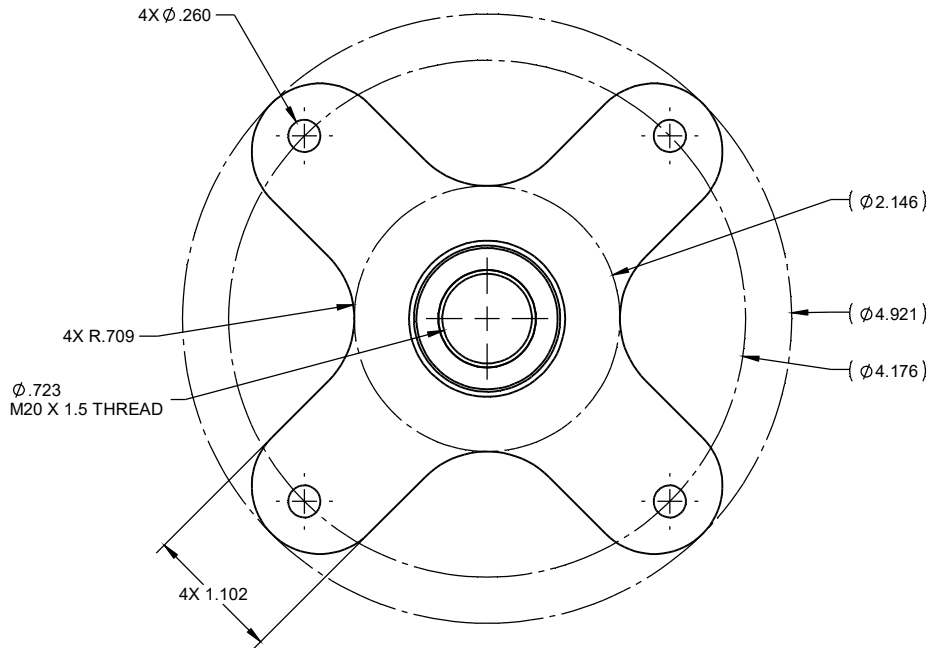

PRODUCT DIMENSIONS

THE DESIGN, DETAILS, AND THIS DOCUMENT ARE THE PROPERTY OF GAMBER-JOHNSON
PAGE 1 of 2

ZIFKONA

PART NUMBER: 14139

DESCRIPTION: 75 VESA PLATE

WEIGHT (LBS):

PRODUCT DIMENSIONS

THE DESIGN, DETAILS, AND THIS DOCUMENT ARE THE PROPERTY OF GAMBER-JOHNSON
PAGE 2 of 2

ZIFKONA

PART NUMBER: 14139

DESCRIPTION: 75 VESA PLATE

WEIGHT (LBS):

METRIC DIMENSIONS