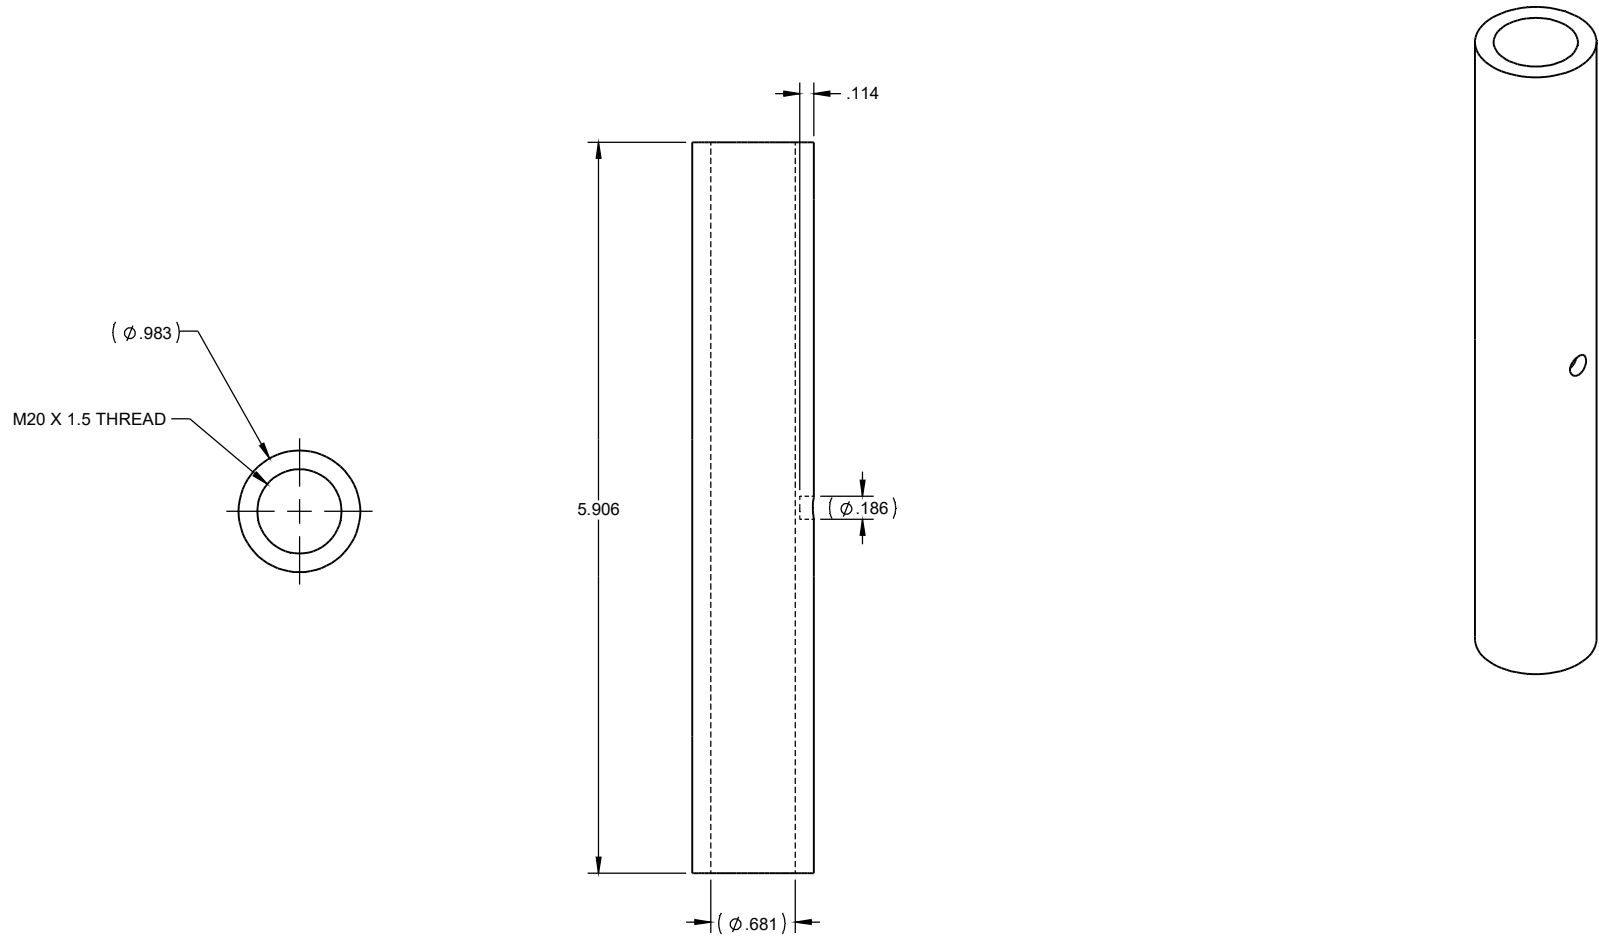

PRODUCT DIMENSIONS

THE DESIGN, DETAILS, AND THIS DOCUMENT ARE THE PROPERTY OF GAMBER-JOHNSON
PAGE 1 of 2

ZIRKONA

PART NUMBER: 14143

DESCRIPTION: EXTENSION 150mm ZIRKONA# 601053

WEIGHT (LBS):

PRODUCT DIMENSIONS

THE DESIGN, DETAILS, AND THIS DOCUMENT ARE THE PROPERTY OF GAMBER-JOHNSON
PAGE 2 of 2

ZIRKONA

PART NUMBER: 14143

DESCRIPTION: EXTENSION 150mm ZIRKONA# 601053

WEIGHT (LBS):