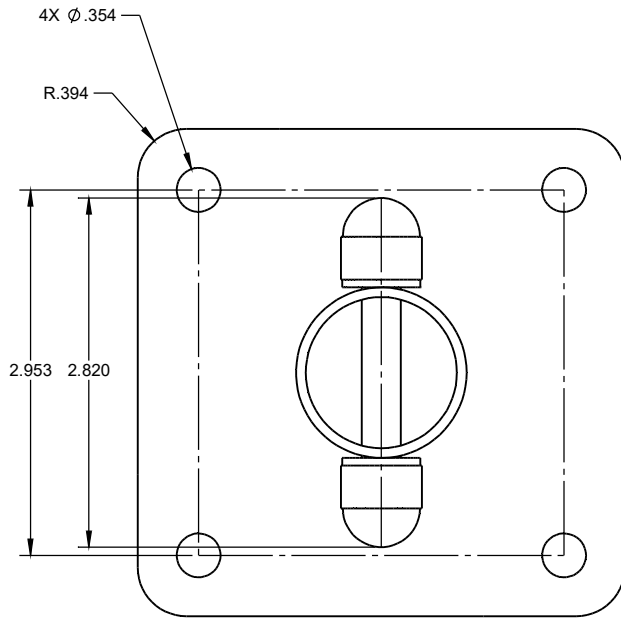

PRODUCT DIMENSIONS

THE DESIGN, DETAILS, AND THIS DOCUMENT ARE THE PROPERTY OF GAMBER-JOHNSON
PAGE 1 of 2

ZIRKONA

PART NUMBER: 7110-1316

DESCRIPTION: ROBUST 75x75 FLOOR MOUNT - ZIRKONA 201025

WEIGHT (LBS):

PRODUCT DIMENSIONS

THE DESIGN, DETAILS, AND THIS DOCUMENT ARE THE PROPERTY OF GAMBER-JOHNSON
PAGE 2 of 2

ZIRKONA

PART NUMBER: 7110-1316

DESCRIPTION: ROBUST 75x75 FLOOR MOUNT - ZIRKONA 201025

WEIGHT (LBS):

METRIC DIMENSIONS