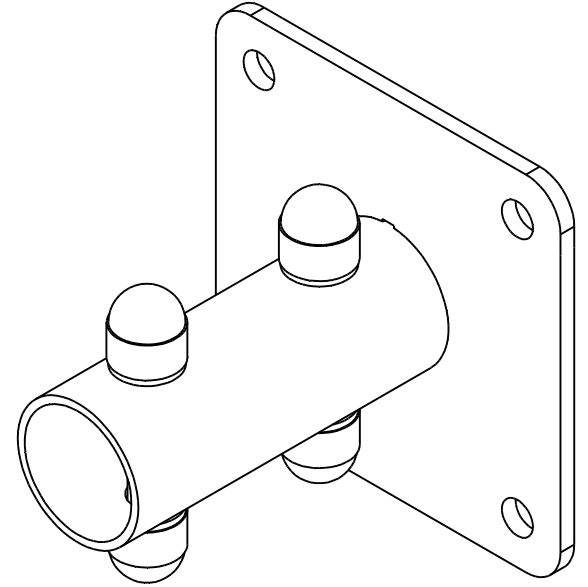

PRODUCT DIMENSIONS

THE DESIGN, DETAILS, AND THIS DOCUMENT ARE THE PROPERTY OF GAMBER-JOHNSON
PAGE 1 of 2

ZIRKONA

PART NUMBER: 7110-1316

DESCRIPTION: ROBUST 75x75 FLOOR MOUNT - ZIRKONA 201025

WEIGHT (LBS):

PRODUCT DIMENSIONS

THE DESIGN, DETAILS, AND THIS DOCUMENT ARE THE PROPERTY OF GAMBER-JOHNSON
PAGE 2 of 2

ZIRKONA

PART NUMBER: 7110-1316

DESCRIPTION: ROBUST 75x75 FLOOR MOUNT - ZIRKONA 201025

WEIGHT (LBS):

METRIC DIMENSIONS