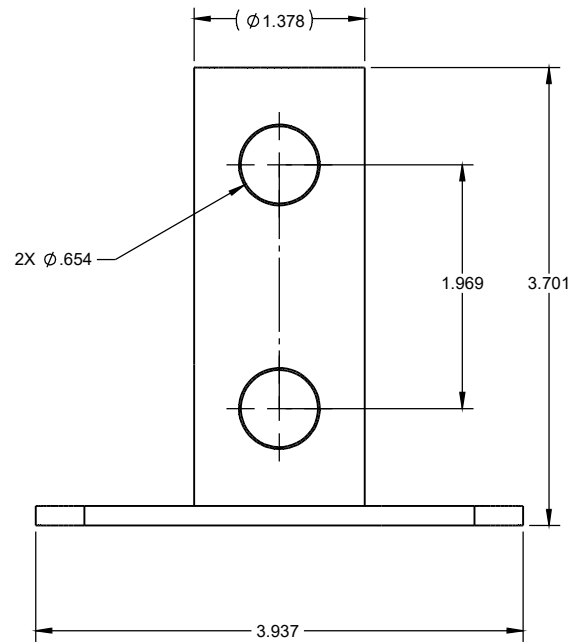

PRODUCT DIMENSIONS

THE DESIGN, DETAILS, AND THIS DOCUMENT ARE THE PROPERTY OF GAMBER-JOHNSON
PAGE 1 of 2

ZIRKONA

PART NUMBER: 7110-1316

DESCRIPTION: ROBUST 75x75 FLOOR MOUNT - ZIRKONA 201025

WEIGHT (LBS):

PRODUCT DIMENSIONS

THE DESIGN, DETAILS, AND THIS DOCUMENT ARE THE PROPERTY OF GAMBER-JOHNSON
PAGE 2 of 2

ZIRKONA

PART NUMBER: 7110-1316

DESCRIPTION: ROBUST 75x75 FLOOR MOUNT - ZIRKONA 201025

WEIGHT (LBS):

METRIC DIMENSIONS