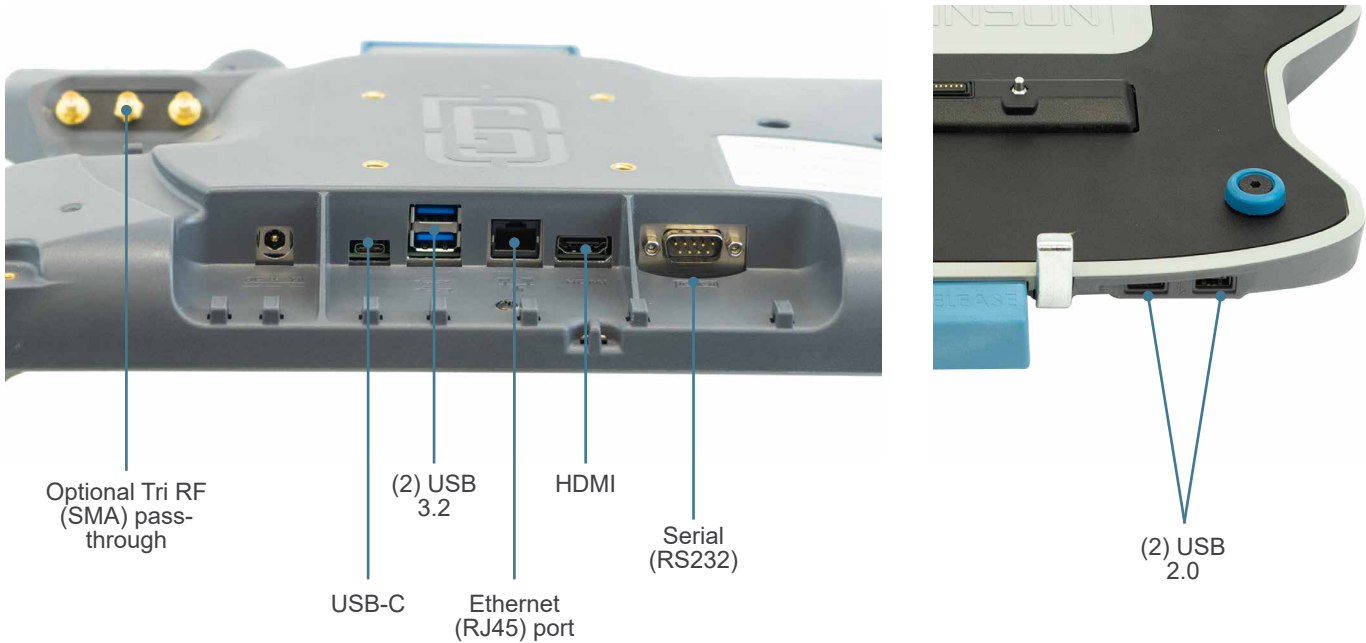

GETAC S510 LAPTOP DOCKING STATION

PORT REPLICATION

PRODUCT SELECTION

PRODUCT NUMBER	DESCRIPTION	USB 2.0 (FRONT)	USB 3.2	SERIAL (RS232)	ETHERNET (RJ45)	HDMI	USB-C	ANTENNA PASS-THROUGH	POWER ADAPTER INCLUDED
7160-1929-03	Dock TRI RF	2	2	1	1	1	1	Tri-SMA	No
7160-1929-00	Dock No RF	2	2	1	1	1	1	No	No
7160-1931-03	Cradle (no electronics) TRI RF	-	-	-	-	-	-	Tri-SMA	No
7160-1931-00	Cradle (no electronics) No RF	-	-	-	-	-	-	No	No
7170-1108-00	Dock No RF + Power Adapter	2	2	1	1	1	1	No	Yes
7170-1108-03	Dock TRI RF + Power Adapter	2	2	1	1	1	1	Tri-SMA	Yes
7170-1109-00	Cradle (no electronics) No RF + Power Adapter	-	-	-	-	-	-	No	Yes
7170-1109-03	Cradle (no electronics) TRI RF + Power Adapter	-	-	-	-	-	-	Tri-SMA	Yes
7170-1110-00	Dock No RF + Power Adapter (bare wire)	2	2	1	1	1	1	No	Yes
7170-1110-03	Dock TRI RF + Power Adapter (bare wire)	2	2	1	1	1	1	Tri-SMA	Yes