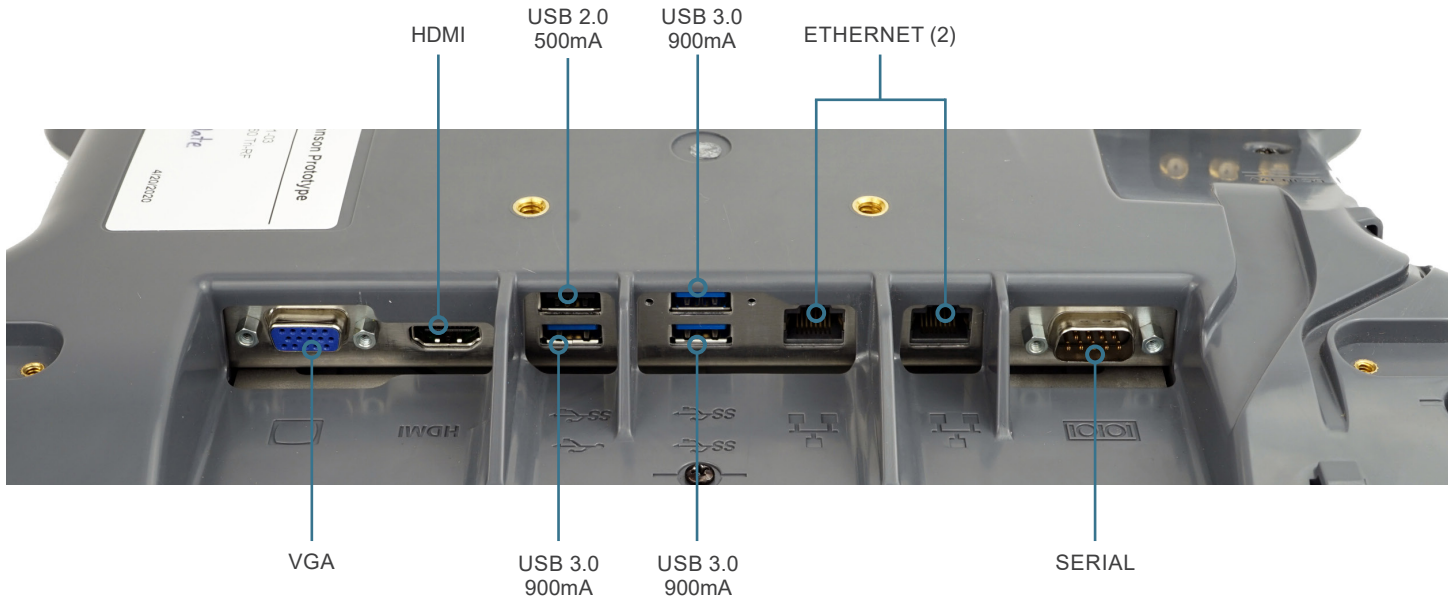

GETAC B360 LAPTOP DOCKING STATION

PRODUCT SELECTION

ITEM NUMBER	DESCRIPTION	USB 3.0	USB 2.0	SERIAL RS232	VGA	HDMI	ETHERNET	ANTENNA PASS-THROUGH	POWER ADAPTER INCLUDED
7160-1431-00	Laptop Docking Station (No RF)	3	3	1	1	1	2	No	No
7160-1431-03	Laptop Docking Station (Tri RF)	3	3	1	1	1	2	Tri-SMA	No
7170-0789-00	KIT: Laptop Docking Station (No RF) + Getac Automotive Power Adapter	3	3	1	1	1	2	No	Yes
7170-0789-03	KIT: Laptop Docking Station (Tri RF) + Getac Automotive Power Adapter	3	3	1	1	1	2	Tri-SMA	Yes
7160-1432-00	Laptop Cradle (No RF)							No	No
7160-1432-03	Laptop Cradle (Tri RF)							Tri-SMA	No
7170-0795-00	KIT: Laptop Cradle (No RF) + Getac Automotive Power Adapter							No	Yes
7170-0795-03	KIT: Getac B360 Laptop Vehicle Cradle (Tri RF) + Getac Automotive Power Adapter							Tri-SMA	Yes
7110-1332	Screen Support for Getac B360 Laptop Docking Station								
7300-0471	Getac Auto Power Adapter