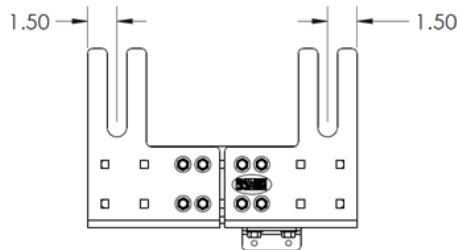

UNIVERSAL ADJUSTABLE SEAT BASE

A fully adjustable mounting solution for public safety and enterprise vehicles

The Universal Adjustable Seat Base is a rugged, space-efficient mounting solution with a fully adjustable design for use in fleet and non-standard public safety and utility vehicles.

WEIGHT	HEIGHT (MIN-MAX)	WIDTH (MIN-MAX)	DEPTH
9.25 lbs / 4.2 kg	2.75 in / 6.99 cm - 4.5 in / 11.43 cm	11.5 in / 29.21 cm - 19.38 in / 49.23 cm	9 in / 22.86 cm

Vehicle Compatibility

- **Seat Bolt Orientation**
 - The Universal Adjustable Seat Base can be installed in front of the seat and to the side of the seat (if vehicle allows).
 - 90 degree, vertical seat bolts are required for correct installation and function.
- **OEM Center Console Clearance** - A total distance of 1.50" from the OEM center console to the center of the seat bolt is needed to properly install the Universal Adjustable Seat Base.

Features

- Easily mounts to a variety of vehicle seat rails with no drilling required
- Mounting points on either side of base, provide mounting options for both right and left side drivers
- Stabilizer foot attaches to the front of the base and is adjustable vertically for a custom fit, regardless of seat rail frame height
- Base can be utilized upside down for vehicles with a short or flat seat rail frame
- Pedestal solution offers a space-efficient mounting option for fleet vehicles and for use in non-standard vehicles

Recommended Solution

- 13" Lower Tube Assembly (DS-LOWER-13)
- 7" Center-Mounted Complete Upper Pole (7160-0178)
- Mongoose® Motion Attachment (7160-1216-09, 7160-1116-09, 7160-0928)
- Support Brace - Short (7160-0230)