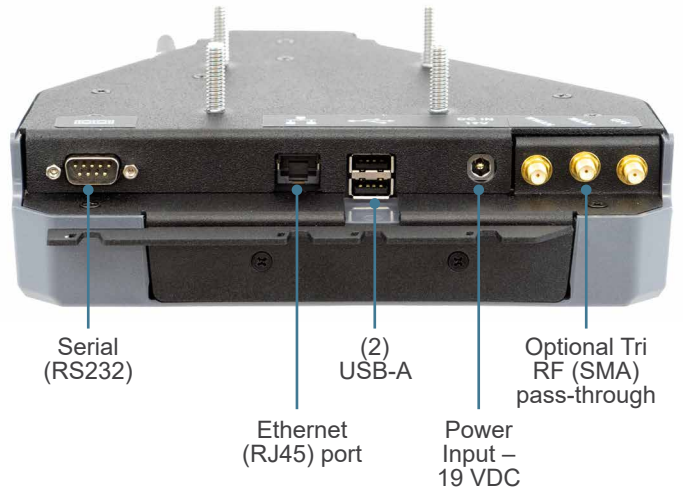

GETAC ZX80 TABLET DOCKING STATION

Engineered for the demanding work environments of material handling, utility and public safety

Designed for the new Getac ZX80 tablet, this rugged docking station offers reliable connectivity with full port replication including USB, serial, and Ethernet ports. Its slim design saves space in mobile workstations, and optional accessories like an extended battery pack or 2-point hand strap are easily accommodated. The patented slam latch enables effortless docking, while a keyed lock provides security. Plus, a built-in stylus holder ensures convenient access.

FEATURES

- Getac certified electronics
- Slim profile takes up minimal mounting space
- Built-in stylus holder provides convenient storage and access for stylus tools
- Docking station accommodates the ZX80 tablet's extended battery and 2-point hand strap accessories
- Patented slam-latch system allows for easy, one-handed docking/undocking
- Keyed lock for theft deterrence
- Composite design for reduced weight and durability
- VESA 75mm mounting pattern for compatibility with a variety of Gamber-Johnson motion attachments
- Optional Tri RF (SMA) pass-through
- 3-year Limited Warranty

RUGGED. RELIABLE. RESPONSIVE.

GETAC ZX80 TABLET DOCKING STATION

PORT REPLICATION

PRODUCT SELECTION

PRODUCT NUMBER	DESCRIPTION	USB 2.0	SERIAL (RS232)	ETHERNET (RJ45)	ANTENNA PASS-THROUGH	POWER ADAPTER INCLUDED
7160-1936-00	Getac ZX80 Tablet Docking Station (NO RF)	2	1	1	No	No
7160-1936-03	Getac ZX80 Tablet Docking Station (TRI RF)	2	1	1	Tri-SMA	No
7160-1937-00	Getac ZX80 Tablet Cradle (NO RF)				No	No
7160-1937-03	Getac ZX80 Cradle (TRI RF)				Tri-SMA	No
7170-1088-00	ZX80 Docking Station NO RF + Auto Power Adapter	2	1	1	No	Yes
7170-1088-03	ZX80 Docking Station TRI RF + Auto Power Adapter	2	1	1	Tri-SMA	Yes
7170-1135-00	ZX80 Cradle NO RF + Auto Power Adapter				No	Yes
7170-1135-03	ZX80 Cradle TRI RF + Auto Power Adapter				Tri-SMA	Yes