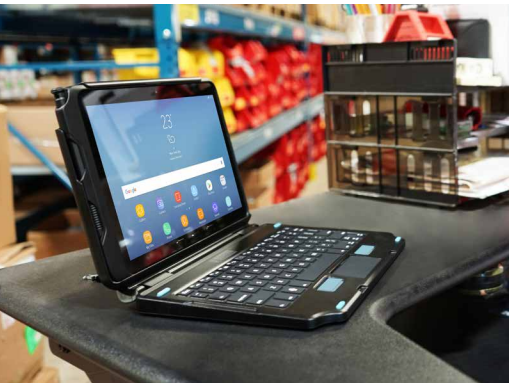

SAMSUNG DOCKING STATIONS

FOR YOUR TABLET & HANDHELD DEVICES

RUGGED. RELIABLE. RESPONSIVE.™

SAMSUNG GALAXY TAB ACTIVE2/3/5 CHARGING CRADLE

ITEM NUMBERS:

- 7160-1313-00 Charging Cradle with Power Adapter and Bare Wire Lead
- 7160-1313-01 Charging Cradle with Power Adapter and Cigarette Lighter Connector
- 7160-1313-02 Cradle

FEATURES:

- Designed for the Samsung Galaxy Tab Active2/3/5 rugged tablet with rugged case
- 12-24V power input range to support a wide range of mobile applications
- 5V, 3A Max of output
- Simple, one-handed operation
- Compatible with Samsung's built-in Near Field Communication (NFC); perform tasks with another NFC device without taking the Samsung tablet out of the cradle
- Access to all control buttons and camera while docked
- USB-C charging port with integrated cable restraint (to connect to power supply), includes USB-C charging cable with bare wire end
- AMPS mounting pattern – compatible with Zirkona
- 3 Year Limited Warranty

SAMSUNG GALAXY TAB ACTIVE2/3/5 LITE CRADLE

ITEM NUMBERS:

- 7160-1002-00 Lite Cradle

FEATURES:

- Designed for the Samsung Galaxy Tab Active2/3/5 rugged tablet with rugged case
- Has cutouts for providing direct access to your camera, stylus, and USB port while your tablet is safely docked
- Cradle can be mounted using the VESA 75mm, M20 threads, and AMPS hole pattern to attach to a Gamber-Johnson system
- Cradle can be mounted on a flat vertical surface
- Dock design is compatible with Samsung's built-in Near Field Communication (NFC); perform tasks with another NFD device without taking the Samsung tablet out of the dock
- Optional lock button for theft deterrence and extra tablet security
- Simple, one-handed cradle operation
- Composite design for reduced overall weight
- Includes USB car adaptor
- Compatible with Zirkona products
- 1-Year Limited Warranty