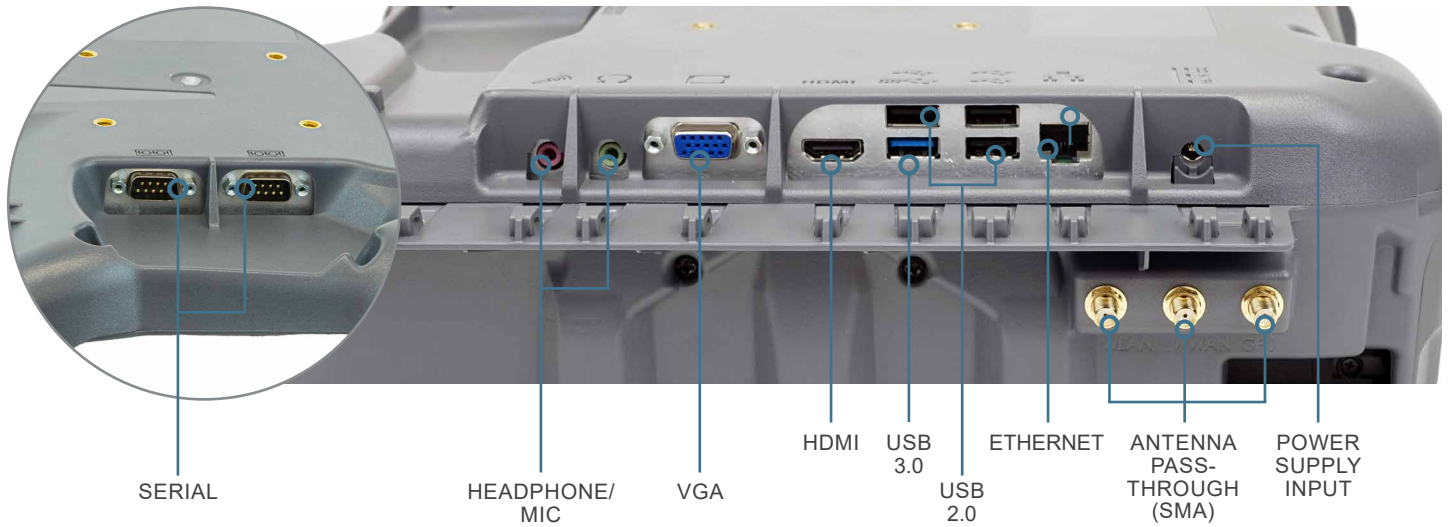

RUGGED. RELIABLE. RESPONSIVE.

GETAC F110 G6 TABLET DOCKING STATION

PRODUCT SELECTION

GJ PART NUMBER	DESCRIPTION	USB 2.0	USB 3.0	ETHERNET	SERIAL (DATA ONLY)	SERIAL (POWER + DATA)	VGA	HDMI	SPEAKERS/ MIC	POWER SUPPLY INCLUDED	ANTENNA RF
7160-1584-00	Docking Station NO RF	3	1	1	2	-	1	1	1 each	No	None
7160-1584-03	Docking Station TRI RF	3	1	1	2	-	1	1	1 each	No	Tri-SMA
7160-1584-40	Docking Station NO RF w/ Powered RS232 Serial Ports	3	1	1	-	2	1	1	1 each	No	None
7160-1584-43	Docking Station TRI RF w/ Powered RS232 Serial Ports	3	1	1	-	2	1	1	1 each	No	None
7160-1642-00	Cradle NO RF (No electronics)	-	-	-	-	-	-	-	-	No	None
7160-1642-03	Cradle TRI RF (No electronics)	-	-	-	-	-	-	-	-	No	Tri-SMA
7170-0901-10	KIT: Cradle NO RF + Getac 120W Auto Power Adapter with Bare Wire Lead	-	-	-	-	-	-	-	-	Yes	None
7170-0901-13	KIT: Cradle TRI RF + Getac 120W Auto Power Adapter with Bare Wire Lead	-	-	-	-	-	-	-	-	Yes	Tri-SMA
7170-0901-00	KIT: Cradle NO RF + Getac 120W Auto Power Adapter w/Cigarette Lighter Connector	-	-	-	-	-	-	-	-	Yes	None
7170-0901-03	KIT: Cradle TRI RF + Getac 120W Auto Power Adapter w/Cigarette Lighter Connector	-	-	-	-	-	-	-	-	Yes	Tri-SMA
7170-0902-10	KIT: Docking Station NO RF + Getac 120W Auto Power Adapter with Bare Wire Lead	3	1	1	2	-	1	1	1 each	Yes	None
7170-0902-13	KIT: Docking Station TRI RF + Getac 120W Auto Power Adapter with Bare Wire Lead	3	1	1	2	-	1	1	1 each	Yes	Tri-SMA
7170-0902-00	KIT: Docking Station NO RF + Getac 120W Auto Power Adapter w/Cigarette Lighter Connector	3	1	1	2	-	1	1	1 each	Yes	None
7170-0902-03	KIT: Docking Station TRI RF + Getac 120W Auto Power Adapter w/Cigarette Lighter Connector	3	1	1	2	-	1	1	1 each	Yes	Tri-SMA