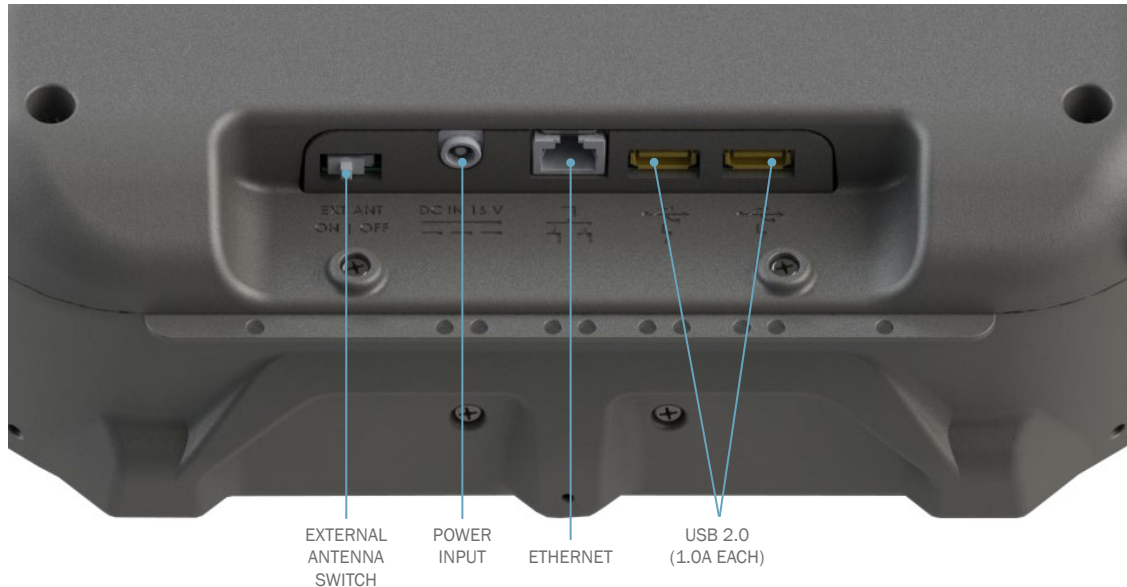

PANASONIC TOUGHBOOK® A3 TABLET DOCKING STATION

Port Replication

- Fully Powered USB 2.0 (2)
- Ethernet (1)
- Power Input
- External Antenna Switch

Accessories

- **Item No. 7160-0420:** Dual Clamshell with Articulating Arm and Small Plate
- **Item No. 7170-0705:** Sit Down Forklift Mount from Overhead Guard (Yale/Hyster/Crown)
- **Item No. 7160-0761:** Independent Tablet Display Mount