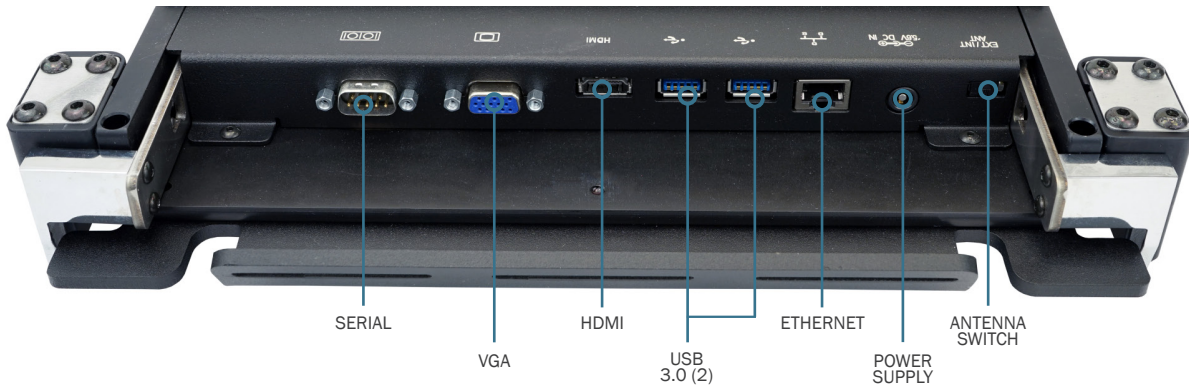

PANASONIC TOUGHBOOK® 55 TRIMLINE™ LAPTOP FULL DOCKING STATION

PRODUCT SELECTION

ITEM NO.	DESCRIPTION	VGA	HDMI	SERIAL	ETHERNET	USB 3.0	ANTENNA SWITCH	RF PASS-THROUGH	POWER ADAPTER
7300-0373-90	Panasonic Toughbook® 55 TrimLine™ Laptop Cradle (No Electronics)							None	
7300-0373-99	Panasonic Toughbook® 55 TrimLine™ Laptop Cradle (No Electronics) with LIND Auto Power Adapter							None	Yes
7300-0373-00	Panasonic Toughbook® 55 TrimLine™ Laptop Docking Station NO RF	1	1	1	1	2	Yes	None	
7300-0595-00	Panasonic Toughbook® 55 TrimLine™ Laptop Docking Station, Lite Port, NO RF	None	None	1	1	2	Yes	None	
7300-0373-04	Panasonic Toughbook® 55 TrimLine™ Laptop Docking Station NO RF with LIND Auto Power Adapter	1	1	1	1	2	Yes	None	Yes
7300-0595-04	Panasonic Toughbook® 55 TrimLine™ Laptop Docking Station, Lite Port, NO RF with LIND Auto Power Adapter	None	None	1	1	2	Yes	None	Yes
7300-0373-02	Panasonic Toughbook® 55 TrimLine™ Laptop Docking Station DUAL RF	1	1	1	1	2	Yes	Dual (TNC)	
7300-0595-02	Panasonic Toughbook® 55 TrimLine™ Laptop Docking Station, Lite Port, DUAL RF	None	None	1	1	2	Yes	Dual (TNC)	
7300-0373-06	Panasonic Toughbook® 55 TrimLine™ Laptop Docking Station DUAL RF with LIND Auto Power Adapter	1	1	1	1	2	Yes	Dual (TNC)	Yes
7300-0595-06	Panasonic Toughbook® 55 TrimLine™ Laptop Docking Station, Lite Dock, DUAL RF with LIND Auto Power Adapter	None	None	1	1	2	Yes	Dual (TNC)	Yes
7300-0373-50	Panasonic Toughbook® 55 TrimLine™ Laptop Dock - SCREEN SUPPORT