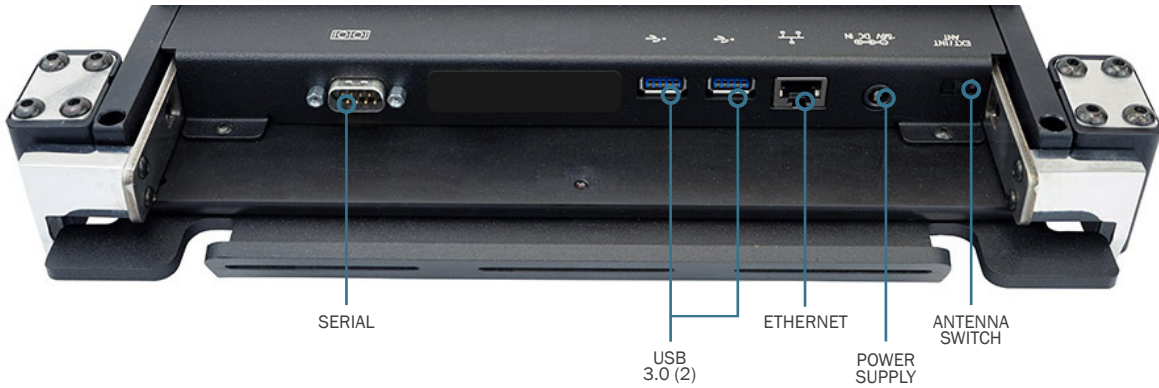

PANASONIC TOUGHBOOK® 55 TRIMLINE™ LAPTOP LITE DOCKING STATION