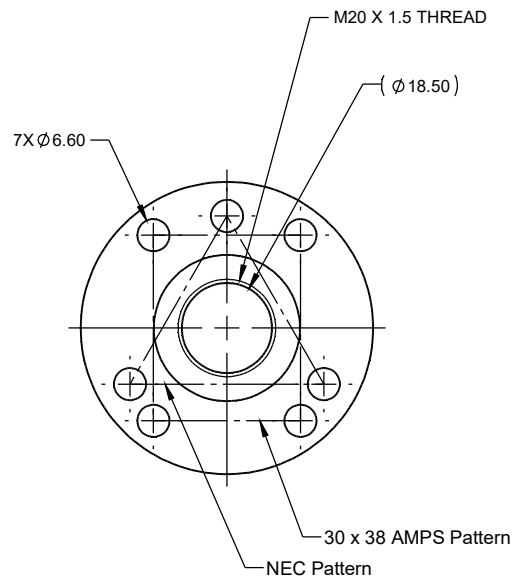

# PRODUCT DIMENSIONS

THE DESIGN, DETAILS, AND THIS DOCUMENT ARE THE PROPERTY OF GAMBER-JOHNSON  
PAGE 1 of 2

ZIFKONA

**PART NUMBER:** 14144

**DESCRIPTION:** ROUND PLATE

**WEIGHT (LBS):**

**This document may be out-of-date because it has file references that may have been updated. (more...)**

# PRODUCT DIMENSIONS

THE DESIGN, DETAILS, AND THIS DOCUMENT ARE THE PROPERTY OF GAMBER-JOHNSON  
PAGE 2 of 2

ZIFKONA

**PART NUMBER:** 14144

**DESCRIPTION:** ROUND PLATE

**WEIGHT (LBS):**

## METRIC DIMENSIONS

This document may be out-of-date because it has file references that may have been updated. (more...)