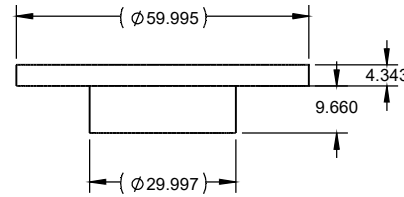

# PRODUCT DIMENSIONS

THE DESIGN, DETAILS, AND THIS DOCUMENT ARE THE PROPERTY OF GAMBER-JOHNSON  
PAGE 1 of 2

ZIFKONA

**PART NUMBER:** 14144

**DESCRIPTION:** ROUND PLATE

**WEIGHT (LBS):**

**This document may be out-of-date because it has file references that may have been updated. (more...)**

# PRODUCT DIMENSIONS

THE DESIGN, DETAILS, AND THIS DOCUMENT ARE THE PROPERTY OF GAMBER-JOHNSON  
PAGE 2 of 2

ZIFKONA

**PART NUMBER:** 14144

**DESCRIPTION:** ROUND PLATE

**WEIGHT (LBS):**

## METRIC DIMENSIONS

This document may be out-of-date because it has file references that may have been updated. (more...)