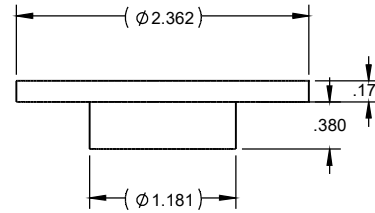

# PRODUCT DIMENSIONS

THE DESIGN, DETAILS, AND THIS DOCUMENT ARE THE PROPERTY OF GAMBER-JOHNSON  
PAGE 1 of 2

ZIFKONA

**PART NUMBER:** 14144

**DESCRIPTION:** ROUND PLATE

**WEIGHT (LBS):**

**This document may be out-of-date because it has file references that may have been updated. (more...)**

# PRODUCT DIMENSIONS

THE DESIGN, DETAILS, AND THIS DOCUMENT ARE THE PROPERTY OF GAMBER-JOHNSON  
PAGE 2 of 2

ZIFKONA

**PART NUMBER:** 14144

**DESCRIPTION:** ROUND PLATE

**WEIGHT (LBS):**

## METRIC DIMENSIONS

This document may be out-of-date because it has file references that may have been updated. (more...)