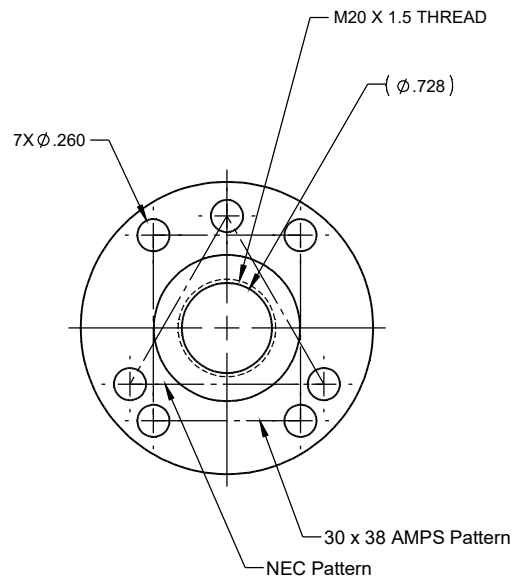

# PRODUCT DIMENSIONS

THE DESIGN, DETAILS, AND THIS DOCUMENT ARE THE PROPERTY OF GAMBER-JOHNSON  
PAGE 1 of 2

ZIFKONA

**PART NUMBER:** 14144

**DESCRIPTION:** ROUND PLATE

**WEIGHT (LBS):**

**This document may be out-of-date because it has file references that may have been updated. (more...)**

# PRODUCT DIMENSIONS

THE DESIGN, DETAILS, AND THIS DOCUMENT ARE THE PROPERTY OF GAMBER-JOHNSON  
PAGE 2 of 2

ZIFKONA

**PART NUMBER:** 14144

**DESCRIPTION:** ROUND PLATE

**WEIGHT (LBS):**

## METRIC DIMENSIONS

This document may be out-of-date because it has file references that may have been updated. (more...)