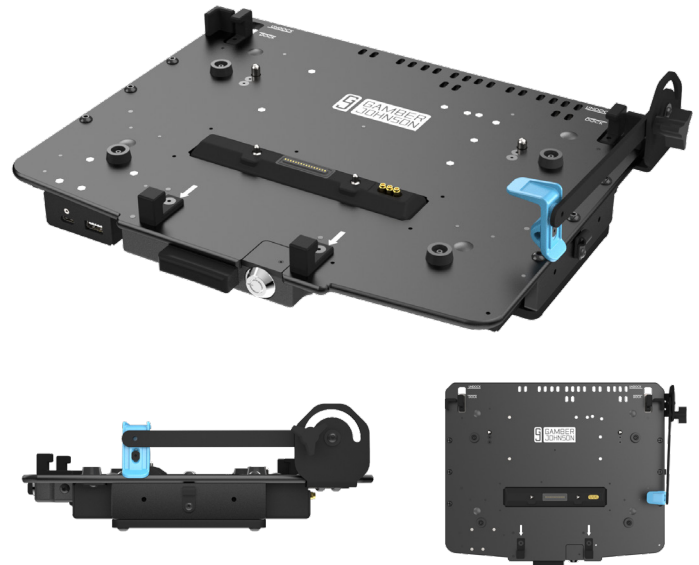

DOCKING STATION FOR GETAC B360 LAPTOP

Engineered for rugged performance, this docking station for the Getac B360 laptop combines an ultra-slim, low-profile design with uncompromising durability. Designed to increase security and deter theft with an integrated key lock, this cradle is the ultimate blend of toughness and space-saving innovation.

CNC machined aluminum construction ensures lightweight strength, while precision constructed components offer lasting resistance to harsh conditions during mission critical operations

TECHNICAL SPECIFICATIONS

WEIGHT	HEIGHT	WIDTH	DEPTH
9.15 – 10.25 lbs	3.84 in	15.31 in	11.93 in

FEATURES

- CNC machined aircraft grade aluminum construction to ensure a lightweight, ultra-rugged solution in all mission critical operations
- Black anodized and epoxy powder coat finishes provide years of durable, easy maintenance performance
- Low profile design for maximum usable cabin space and ultimate vehicle operator comfort and safety
- Key lockable for increased theft deterrence
- VESA 75 mounting pattern makes integration with existing mounting equipment simple and fast
- Includes screen support to aid reduced vibration on screen and strain on laptop hinges
- 3-year limited warranty