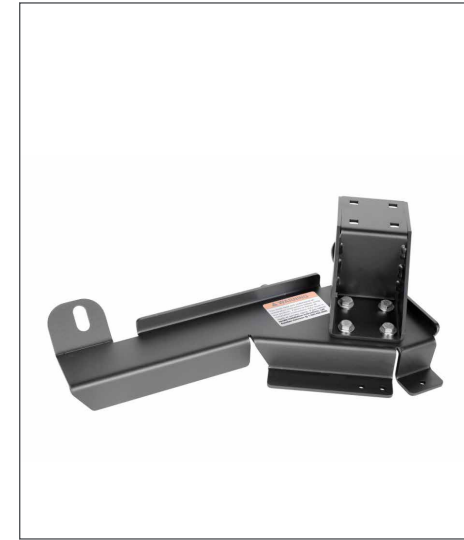

## CONSOLE BOXES & KITS

- 7160-1627** Standard Console Box Only
- 7170-0884-XX** Standard Console Kits
- 7170-0885-XX** Standard Console Kits with Printer Mount

## CLOSE-TO-DASH MOUNTS

- 7160-1337** Close-To-Dash Mount
- 7160-1337-01** Close-To-Dash Mount with 3" Extension Arm

## GUN MOUNTS

- 8211-18000-GJ BLAC-RAC** 1082-E-AR with 18" T Channel
- 8211-18100-GJ BLAC-RAC** 1082-E-AR T Channel & Cold Wire
- 7160-1097-01** Single Weapon Gun Mount
- 7160-1097-02** Dual Weapon Gun Mount
- 7160-1097-03** Dual Weapon Gun Mount (sc-6 Gunlocks Only)