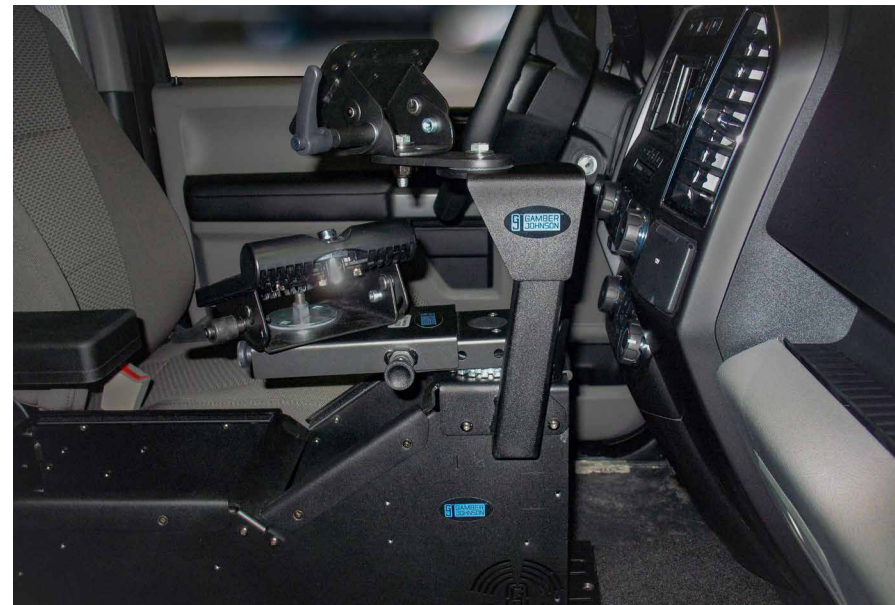

2025+ CHEVROLET TAHOE

PRODUCT OFFERING

RUGGED. RELIABLE. RESPONSIVE.

2025+ CHEVROLET TAHOE

CONSOLE BOXES & KITS

- 7160-2022 Wide Body Console Box Only
- 7160-2022-01 Wide Body Console Box Only with Internal Printer Mount
- 7170-1179-XX Wide Body Console Box Kits
- 7170-1180-XX Wide Body Console Box Kits with Internal Printer Mount
- 7170-1164 Standard Width Console Box Only
- 7170-1164-XX Standard Width Console Kits

CLOSE-TO-DASH MOUNT

7160-1010 Close-To-Dash Mount

PASSENGER PARTITION

7170-1072 Passenger Partition with Poly Sliding Window

VEHICLE BASE AND KITS

7160-1332 Vehicle Base
7170-0865-XX Pedestal Kits

GUN MOUNTS

8211-18000-GJ **BLAC-RAC** 1082-E-AR with 18" T Channel
8211-18100-GJ **BLAC-RAC** 1082-E- AR T Channel & Cold Wire
7160-1097-01 Single Weapon Gun Mount
7160-1097-02 Dual Weapon Gun Mount
7160-1097-03 Dual Weapon Gun Mount (sc-6 Gunlocks Only)