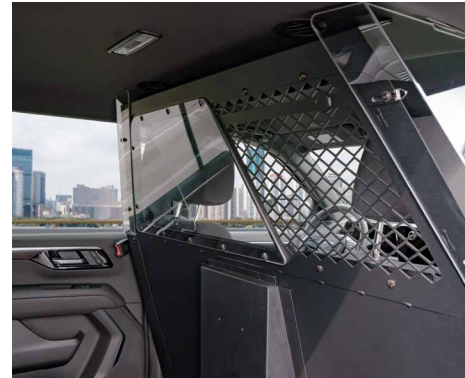

2025+ CHEVROLET TAHOE

PRODUCT OFFERING

RUGGED. RELIABLE. RESPONSIVE.

2025+ CHEVROLET TAHOE

CONSOLE BOXES & KITS

- 7160-2022 Wide Body Console Box Only
- 7160-2022-01 Wide Body Console Box Only with Internal Printer Mount
- 7170-1179-XX Wide Body Console Box Kits
- 7170-1180-XX Wide Body Console Box Kits with Internal Printer Mount
- 7170-1164 Standard Width Console Box Only
- 7170-1164-XX Standard Width Console Kits

CLOSE-TO-DASH MOUNT

7160-1010 Close-To-Dash Mount

PASSENGER PARTITION

7170-1072 Passenger Partition with Poly Sliding Window

VEHICLE BASE AND KITS

7160-1332 Vehicle Base
7170-0865-XX Pedestal Kits

GUN MOUNTS

8211-18000-GJ **BLAC-RAC** 1082-E-AR with 18" T Channel
8211-18100-GJ **BLAC-RAC** 1082-E- AR T Channel & Cold Wire
7160-1097-01 Single Weapon Gun Mount
7160-1097-02 Dual Weapon Gun Mount
7160-1097-03 Dual Weapon Gun Mount (sc-6 Gunlocks Only)