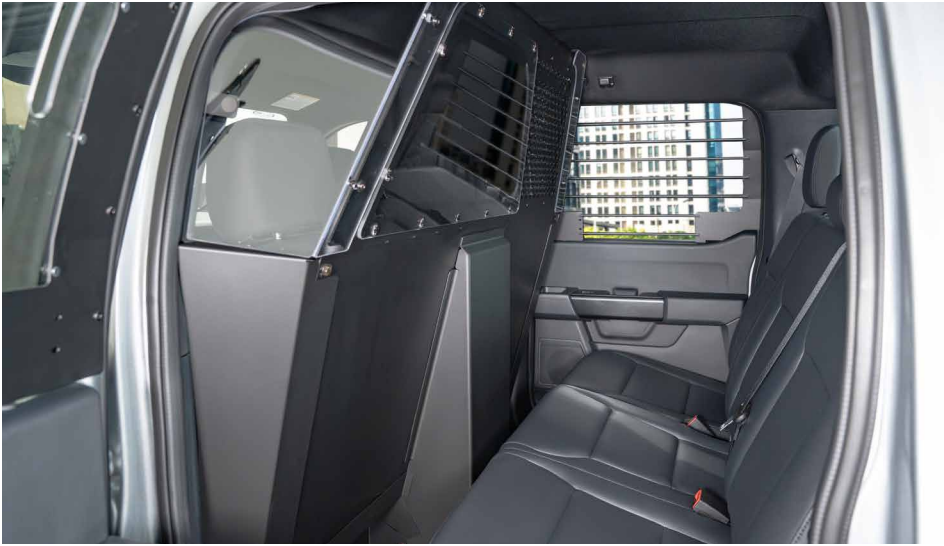

TOP-OF-DASH MOUNT

- 7160-1724** Top-of-Dash Mount

CLOSE-TO-DASH MOUNT

- 7160-1010** Close-To-Dash Mount

RUGGED. RELIABLE. RESPONSIVE.

PASSENGER PARTITION

7170-1234 2021+ Ford F150 Passenger Partition

TRANSMISSION HUMP VEHICLE BASE