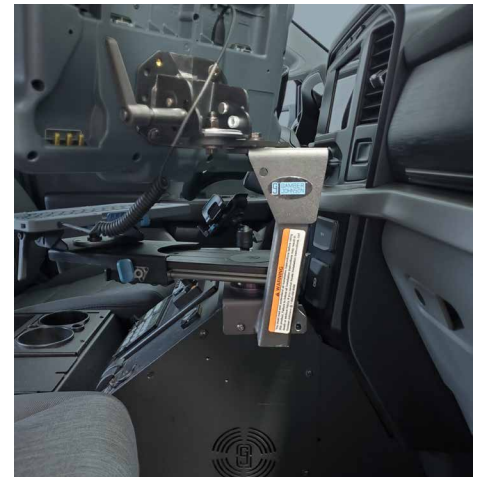

2021+ FORD F150

PRODUCT OFFERING

RUGGED. RELIABLE. RESPONSIVE.

2021+ FORD F-150

CONSOLE BOXES & KITS

- 7160-1626** Wide Body Console Box Only
- 7170-0882-XX** Wide Body Console Kits
- 7170-0883-XX** Wide Body Console Kit with Printer Mount
- 7160-1626-01** Wide Body Console Box Only with Internal Printer Mount
- 7160-1892** Wide-To-Narrow Console Box Only
- 7160-1892-01** Wide-To-Narrow Console Box Only with Internal Printer Mount
- 7170-1077-XX** Wide-To-Narrow Console Kits
- 7170-1078-XX** Wide-To-Narrow Console Kits with Internal Printer Mount

VEHICLE BASE & KITS

- 7160-0554** Vehicle Specific Base
- 7170-0236** Pedestal Kit with Mongoose- 9" Locking Slide Arm
- 7160-1046** Transmission Hump Vehicle Base
- 7170-0640-XX** Transmission Hump Pedestal Kits
- 7160-2110** Transmission Hump Vehicle Base (Keyhole Top Plate)

TOP-OF-DASH MOUNT

- 7160-1724** Top-of-Dash Mount

CLOSE-TO-DASH MOUNT

- 7160-1010** Close-To-Dash Mount

RUGGED. RELIABLE. RESPONSIVE.

PASSENGER PARTITION

7170-1234 2021+ Ford F150 Passenger Partition

TRANSMISSION HUMP VEHICLE BASE