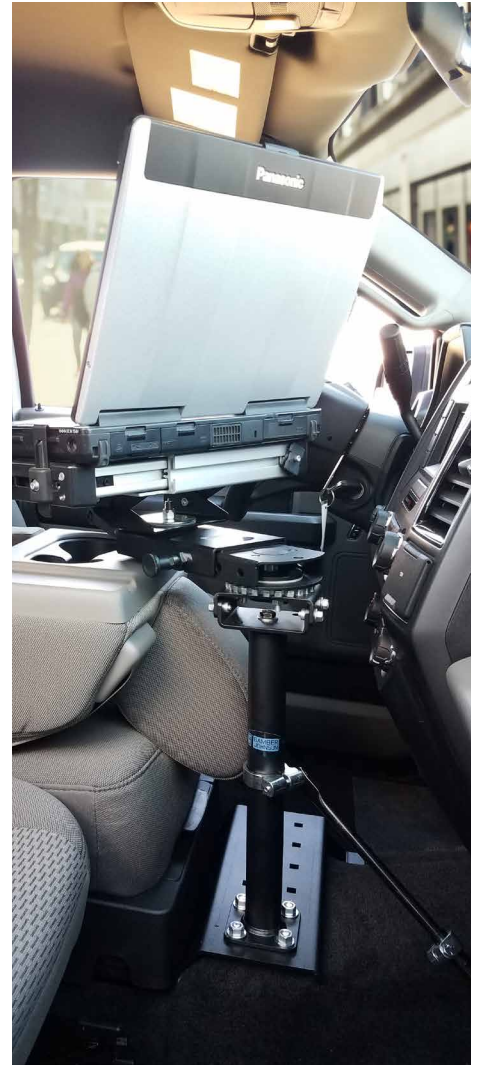

2021+ FORD F150

PRODUCT OFFERING

RUGGED. RELIABLE. RESPONSIVE.

2021+ FORD F-150

CONSOLE BOXES & KITS

- 7160-1626** Wide Body Console Box Only
- 7170-0882-XX** Wide Body Console Kits
- 7170-0883-XX** Wide Body Console Kit with Printer Mount
- 7160-1626-01** Wide Body Console Box Only with Internal Printer Mount
- 7160-1892** Wide-To-Narrow Console Box Only
- 7160-1892-01** Wide-To-Narrow Console Box Only with Internal Printer Mount
- 7170-1077-XX** Wide-To-Narrow Console Kits
- 7170-1078-XX** Wide-To-Narrow Console Kits with Internal Printer Mount

TOP-OF-DASH MOUNT

- 7160-1724** Top-of-Dash Mount

CLOSE-TO-DASH MOUNT

- 7160-1010** Close-To-Dash Mount

RUGGED. RELIABLE. RESPONSIVE.

PASSENGER PARTITION

7170-1234 2021+ Ford F150 Passenger Partition

TRANSMISSION HUMP VEHICLE BASE