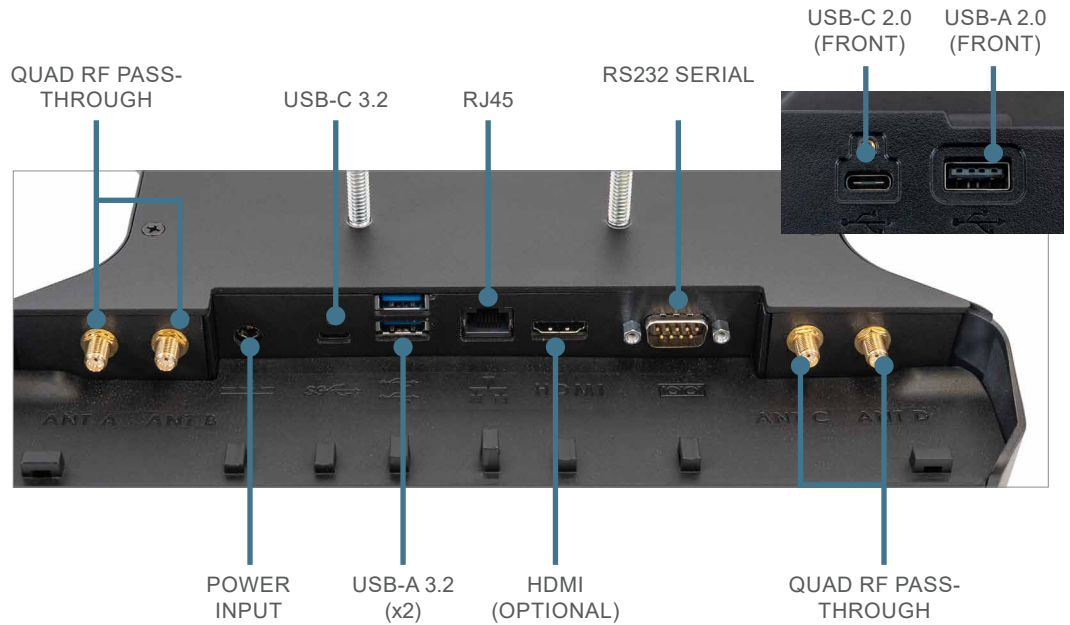

FEATURES & BENEFITS

- Compatible with the Getac F120 tablet
- Getac certified electronics
- One-hand docking and release for efficient use
- Accommodates the tablet's hard handle, high-capacity battery, smart card reader and slim hand strap accessories
- Allows access to all tablet control buttons while the tablet is docked
- Downward facing rear ports with integrated cable management
- Floating docking connector ensures reliable pogo pin connection in rugged environments
- Built-in stylus holder
- Keyed lock for security
- Full and lite port replication options to align setup to peripheral and budget requirements
- Optional QUAD RF Pass-through
- VESA 75 mounting pattern
- 3-Year Limited Warranty
- Power Input: 19V
- Operating Environment: -20°C-50°C (-4°F-122°F)
- Storage Environment: -40°C-85°C (-40°F-185°F)

GAMBERJOHNSON.COM
+1 (800) 756-9198
SALES@GAMBERJOHNSON.COM

MOUNT IT. POWER IT. CARRY IT.

GETAC F120 TABLET DOCKING STATION

PORT REPLICATION

- USB-A 3.2 (x2)
- USB-A 2.0 (Front)
- USB-C 3.2
- USB-C 2.0 (Front)
- RJ45 Ethernet
- RS232 Serial (5V powered on pin 9)
- Quad RF Pass-Through (SMA) (Optional)
- HDMI (Optional)
- Power Input 19 VDC