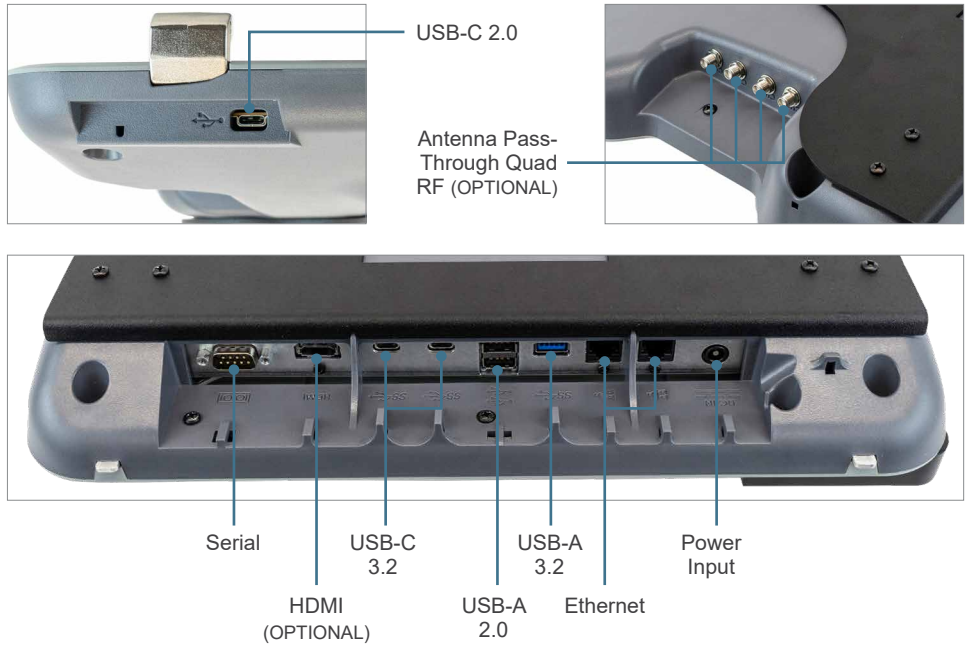

## FEATURES & BENEFITS

- Panasonic Toughbook Certified electronics for reliable connectivity
- Access to all computer control buttons and most ports while docked
- Rear-facing I/O ports; integrated cable strain relief and cable management system
- LED indicator light reflects docking connection to ensure proper docking
- Shutter cover for extra docking connector protection
- Designed to the footprint of the computer to preserve cabin space
- Right-facing docking/release latch for easy docking and undocking
- Keyed lock for theft deterrence
- Gamber-Johnson rugged construction and reliability
- Composite design for reduced weight and durability
- VESA 75mm mounting pattern for compatibility with a variety of Gamber-Johnson motion attachments
- 3 Year Limited Warranty
- For additional product protection, explore our Extended Warranty and Gamber Guard Extended Service Plan

## PORT REPLICATION

- Panasonic Certified Electronics
- (2) Ethernet, RJ45
- (1) Serial, 9-pin
- (1 each) Mic / Aux
- (2) USB-C 3.2 (Max 1.5A@5V) with DisplayPort Alternate Mode\*
- (1) USB-C 2.0 (500mA) front facing
- (1) USB-A 3.2 (900mA) - 9 pin
- (2) USB-A 2.0 (500mA) - 4 pin
- Power Input (15V)
- (1) HDMI, 19 pin (OPTIONAL)
- Antenna Pass-Through Quad RF (OPTIONAL)