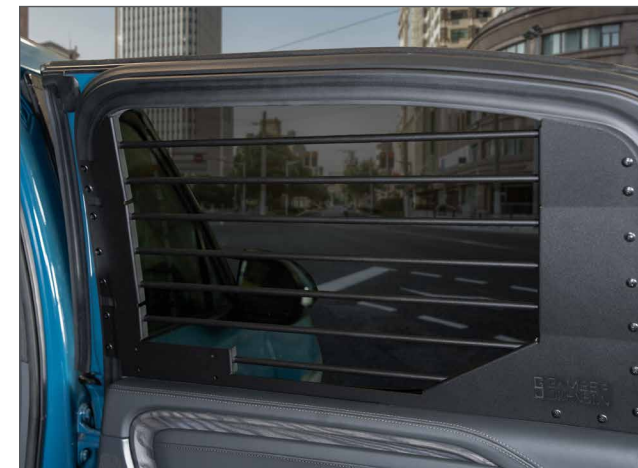

7170-1189 Push Bumper

PASSENGER PARTITION

7170-1264-01 Passenger Partition

VEHICLE BASE & PEDESTAL KIT

7160-1933 Vehicle Base
7170-1173 Pedestal Kit

WINDOW GUARDS

7160-2241 Steel Window Bars

8 BRANDS. 1 MISSION.