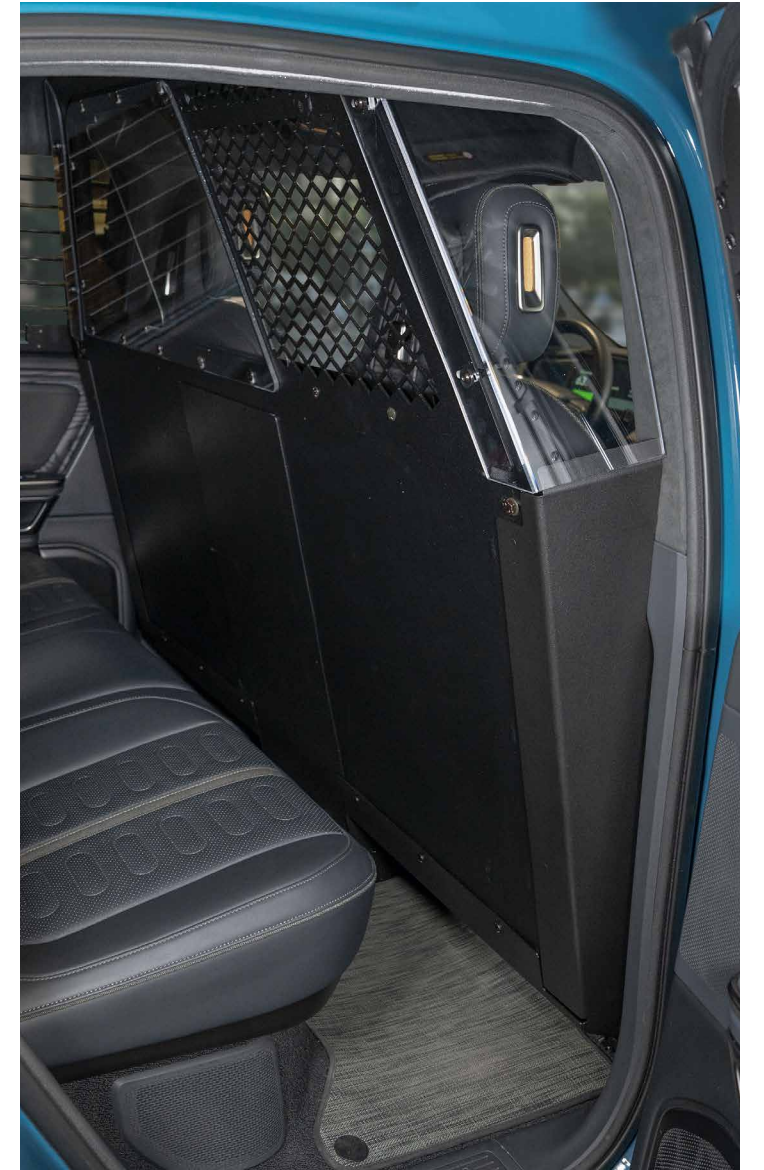

a TEAMGJ brand

2021+ RIVIAN R1T

PRODUCT OFFERING

RUGGED. RELIABLE. RESPONSIVE.

2021+ RIVIAN R1T

CONSOLE BOXES & KITS

7160-1955 Console Box Only
7170-1185-XX Console Kits

PUSH BUMPER

7170-1189 Push Bumper

PASSENGER PARTITION

7170-1264-01 Passenger Partition

VEHICLE BASE & PEDESTAL KIT

7160-1933 Vehicle Base
7170-1173 Pedestal Kit

WINDOW GUARDS

7160-2241 Steel Window Bars

8 BRANDS. 1 MISSION.