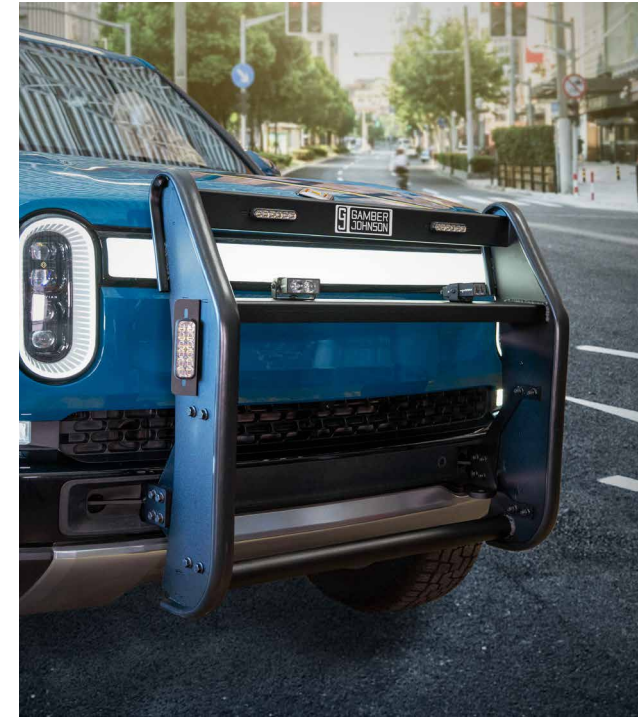

PUSH BUMPER

7170-1189 Push Bumper