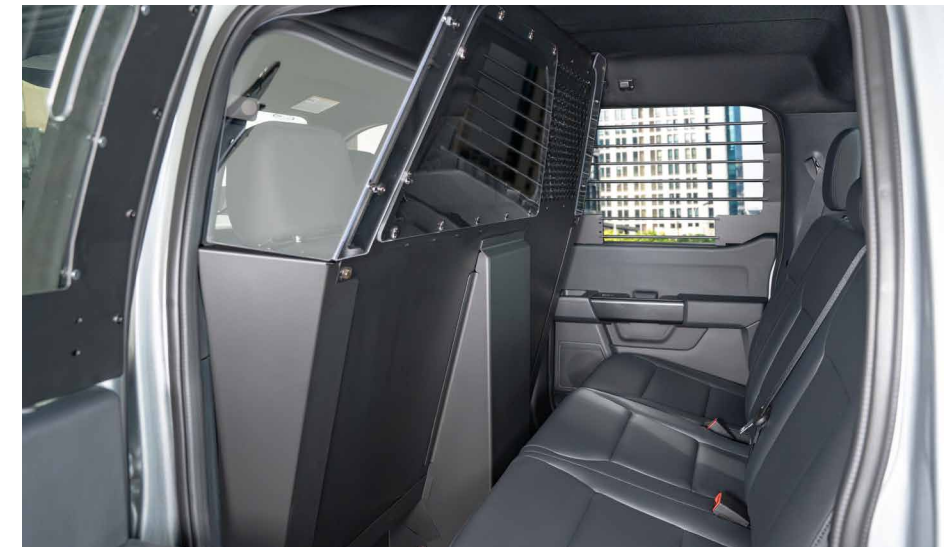

REFERENCE GUIDE

TOTAL VEHICLE SOLUTIONS

2021+ FORD F-150

CONSOLE BOXES & KITS

- 7160-1626 Wide Body Console Box Only
- 7170-0882-XX Wide Body Console Kits
- 7170-0883-XX Wide Body Console Kit with Printer Mount
- 7160-1626-01 Wide Body Console Box Only with Internal Printer Mount
- 7160-1892 Wide-To-Narrow Console Box Only
- 7160-1892-01 Wide-To-Narrow Console Box Only with Internal Printer Mount
- 7170-1077-XX Wide-To-Narrow Console Kits
- 7170-1078-XX Wide-To-Narrow Console Kits with Internal Printer Mount