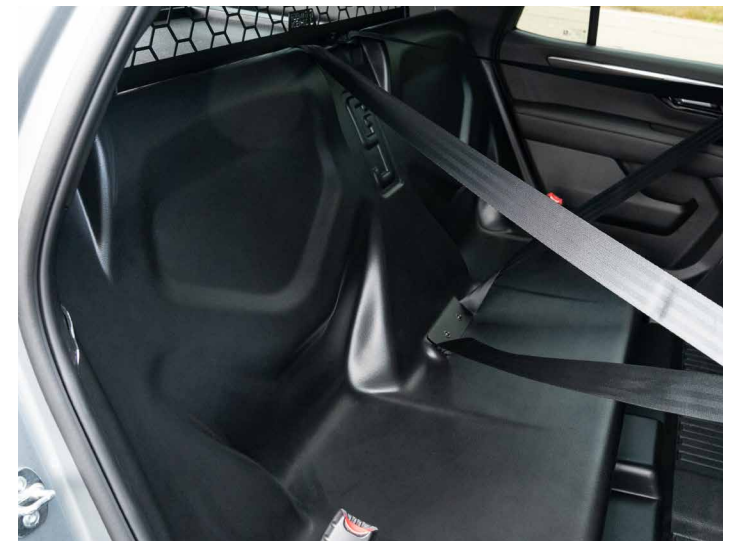

FULL TRANSPORT REPLACEMENT SEAT

7170-1129 Chevy Tahoe Full Transport Replacement Seat