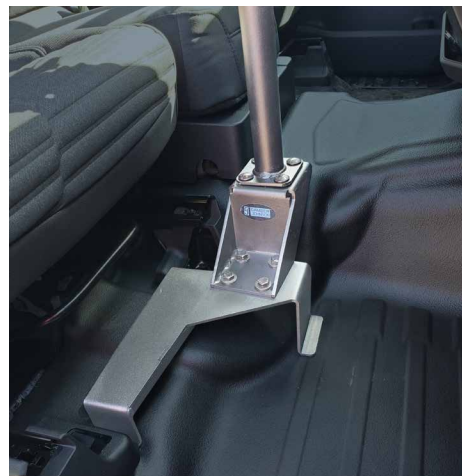

VEHICLE BASE & KITS

- 7160-0554 Vehicle Specific Base
- 7170-0236 Pedestal Kit with Mongoose- 9" Locking Slide Arm
- 7160-1046 Transmission Hump Vehicle Base
- 7170-0640-XX Transmission Hump Pedestal Kits
- 7160-2110 Transmission Hump Vehicle Base (Keyhole Top Plate)