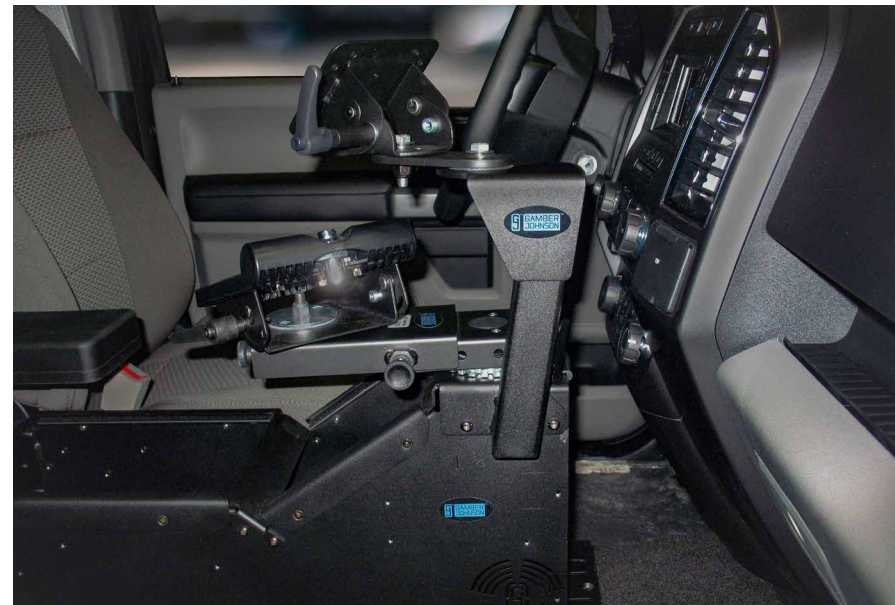

CLOSE-TO-DASH MOUNT

7160-1010 Close-To-Dash Mount

PASSENGER PARTITION

7170-1072 Passenger Partition with Poly Sliding Window

VEHICLE BASE AND KITS

7160-1332 Vehicle Base
7170-0865-XX Pedestal Kits

GUN MOUNTS