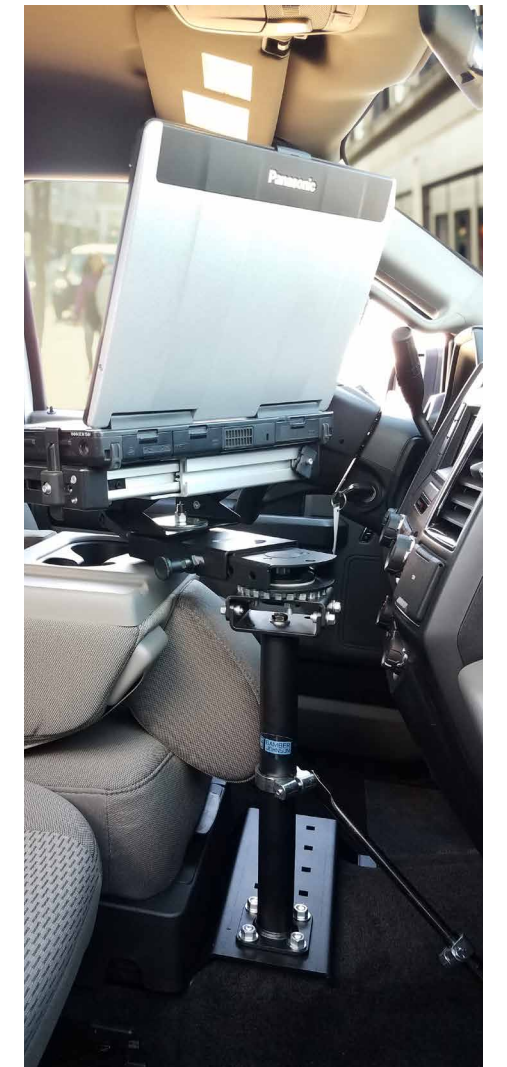

TRANSMISSION HUMP VEHICLE BASE

- 7160-1046 2015+ Ford F-150 Transmission Hump Vehicle Base
- 7170-0640-XX 2015+ Ford F-150 Transmission Hump Vehicle Base Kits