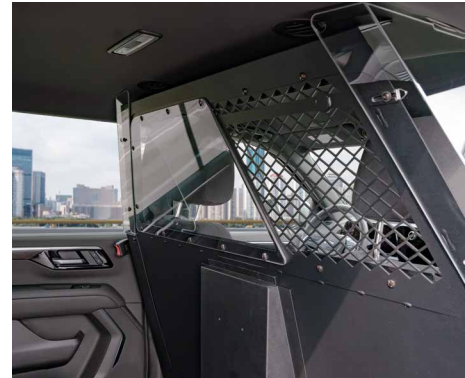

REFERENCE GUIDE

TOTAL VEHICLE SOLUTIONS

2025+ CHEVROLET TAHOE

CONSOLE BOXES & KITS

- 7160-2022** Wide Body Console Box Only
- 7160-2022-01** Wide Body Console Box Only with Internal Printer Mount
- 7170-1179-XX** Wide Body Console Box Kits
- 7170-1180-XX** Wide Body Console Box Kits with Internal Printer Mount
- 7170-1164** Standard Width Console Box Only
- 7170-1164-XX** Standard Width Console Kits

CLOSE-TO-DASH MOUNT

7160-1010 Close-To-Dash Mount

PASSENGER PARTITION

7170-1072 Passenger Partition with Poly Sliding Window

VEHICLE BASE AND KITS

7160-1332 Vehicle Base
7170-0865-XX Pedestal Kits

GUN MOUNTS