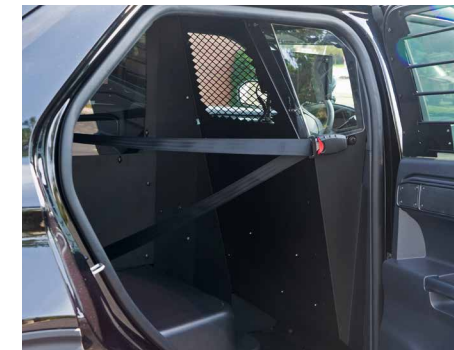

PASSENGER PARTITIONS

- 7170-0974 Poly Window
- 7170-1120 Single Cell Prisoner Partition (fits with Transport, Replacement Seat)
- 7170-0982-01 Single Cell Prisoner Partition for OEM Seats with Clear Poly Cargo Partition (fits with Factory Seat)
- 7170-0982-02 Single Cell Prisoner Partition for OEM with Steel Mesh Cargo Partition (fits with Factory Seat)