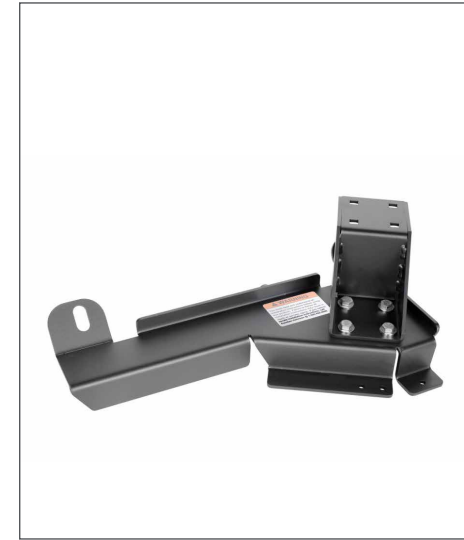

VEHICLE BASE & KITS

- 7160-0323 Vehicle Specific Base
- 7170-0841-XX Pedestal Kits