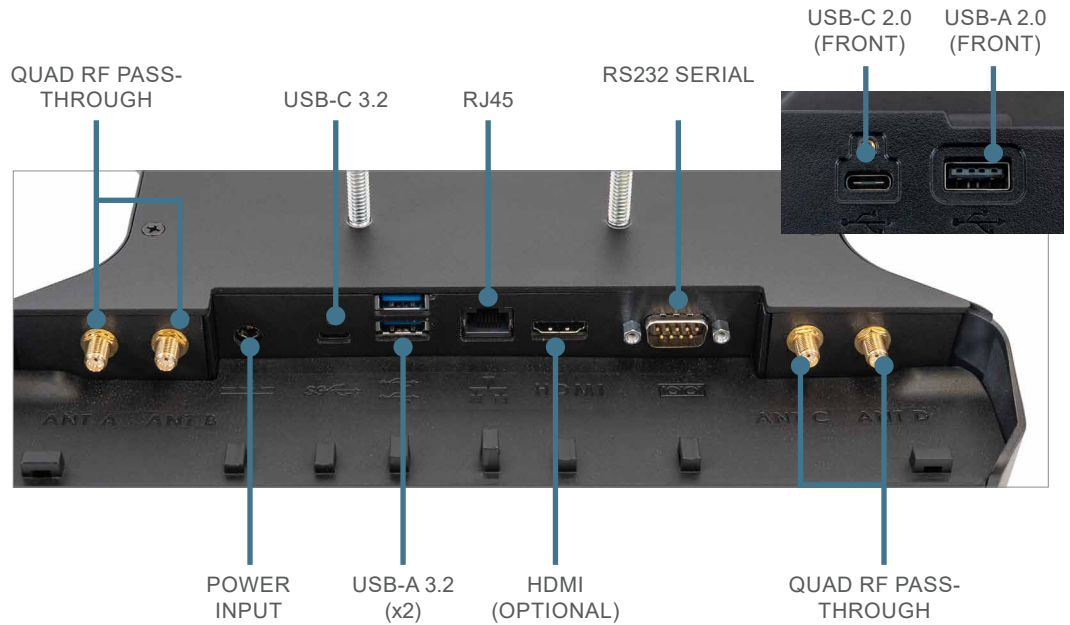

Certified and MIL-STD 810H tested for vibration, shock, and thermal extremes, it ensures your technology stands up to the toughest conditions.

With full and lite port replication options, you can tailor connectivity to your workflow and budget, while the optional QUAD RF pass-through keeps communication uninterrupted in the field. A floating pogo pin connector ensures reliable docking, a built-in stylus holder keeps essentials secure, and one-hand release makes operation fast and efficient.

Purpose-built for the Getac F120 tablet, this dock is the ultimate solution for rugged reliability and seamless connectivity.

## FEATURES & BENEFITS

- Compatible with the Getac F120 tablet
- Getac certified electronics
- One-hand docking and release for efficient use
- Accommodates the tablet's hard handle, high-capacity battery, smart card reader and slim hand strap accessories
- Allows access to all tablet control buttons while the tablet is docked
- Downward facing rear ports with integrated cable management
- Floating docking connector ensures reliable pogo pin connection in rugged environments
- Built-in stylus holder
- Keyed lock for security
- Full and lite port replication options to align setup to peripheral and budget requirements
- Optional QUAD RF Pass-through
- VESA 75 mounting pattern
- 3-Year Limited Warranty
- Power Input: 19V
- Operating Environment: -20°C-50°C (-4°F-122°F)
- Storage Environment: -40°C-85°C (-40°F-185°F)

## PORT REPLICATION

- USB-A 3.2 (x2)
- USB-A 2.0 (Front)
- USB-C 3.2
- USB-C 2.0 (Front)
- RJ45 Ethernet
- RS232 Serial (5V powered on pin 9)
- Quad RF Pass-Through (SMA) (Optional)
- HDMI (Optional)
- Power Input 19 VDC