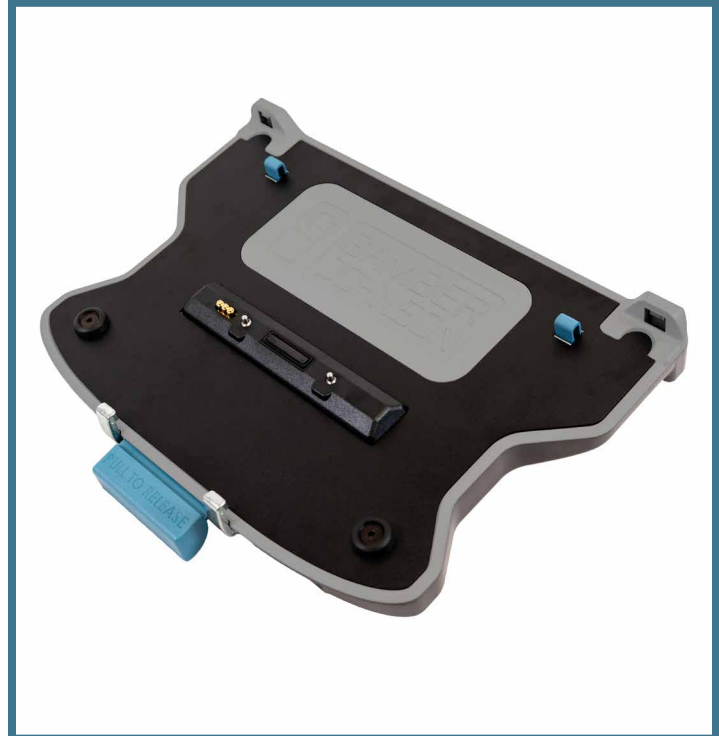

# GETAC S510 LAPTOP CRADLE & DOCKING STATION

Engineered for the demanding work environments of material handling, utility and public safety

Designed for the Getac S510 laptop computer, this rugged docking station with optional TRI-RF pass through offers full port replication, including (1) front-facing USB 2.0, (1) front-facing USB-C 2.0, (2) USB 3.0, (1) Serial (RS232), (1) Ethernet (RJ45), (1) HDMI, and (1) USB-C 3.0 ports. A convenient front release latch allows for easy undocking of the computer, while a keyed lock provides security. The floating docking connector ensures dependable connectivity even in the most rugged environments.

## PRODUCT MEASUREMENTS

WEIGHT	HEIGHT	WIDTH	DEPTH
4.71 lbs / 2.14 kg	2.65 in / 6.73 cm	14.5 in / 36.83 cm	11 in / 27.94 cm

## FEATURES & BENEFITS

- Compatible with Getac's S510 rugged laptop computers
- Floating docking connector with steel guide pins to ensure a reliable connection in even the most rugged environments
- Allows access to all computer control buttons and ports while computer is docked
- Front release latch for easy undocking of computer
- Keyed lock for theft deterrence
- Getac certified electronics
- Screen support for additional stability (included)
- VESA 75mm mounting pattern for compatibility with a variety of Gamber-Johnson motion attachments
- 3-Year Limited Warranty