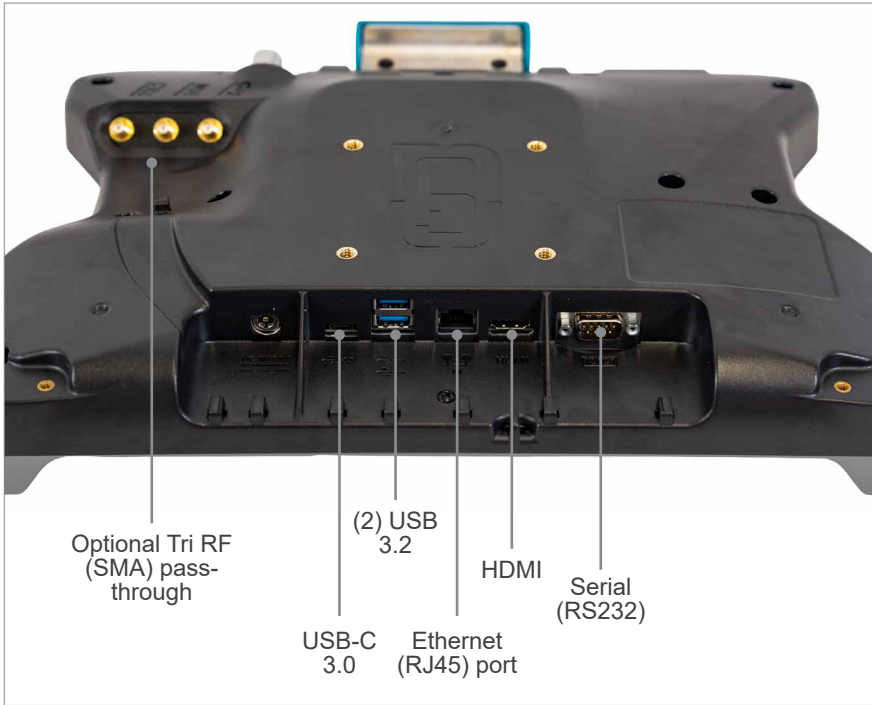

GETAC S510 LAPTOP CRADLE & DOCKING STATION

PORT REPLICATION

PRODUCT SELECTION

PRODUCT NUMBER	DESCRIPTION	USB 2.0 (FRONT)	USB-C 2.0 (FRONT)	USB 3.0	SERIAL (RS232)	ETHERNET (RJ45)	HDMI	USB-C 3.0	ANTENNA PASS-THROUGH	POWER ADAPTER INCLUDED
7160-1929-20	Dock, No RF	1	1	2	1	1	1	1	No	No
7160-1929-23	Dock, TRI RF								Tri-SMA	
7160-1931-20	Cradle (no electronics), No RF	-	-	-	-	-	-	No		
7160-1931-23	Cradle (no electronics), TRI RF							Tri-SMA		
7170-1108-20	Dock, No RF + Power Adapter (Cig Plug)	1	1	2	1	1	1	1	No	Yes
7170-1108-23	Dock, TRI RF + Power Adapter (Cig Plug)								Tri-SMA	
7170-1110-20	Dock, No RF + Power Adapter (Bare Wire)								No	
7170-1110-23	Dock, TRI RF + Power Adapter (Bare Wire)								Tri-SMA	
7170-1109-20	Cradle (no electronics), No RF + Power Adapter (Cig Plug)	-	-	-	-	-	-	-	No	
7170-1109-23	Cradle (no electronics), TRI RF + Power Adapter (Cig Plug)								Tri-SMA