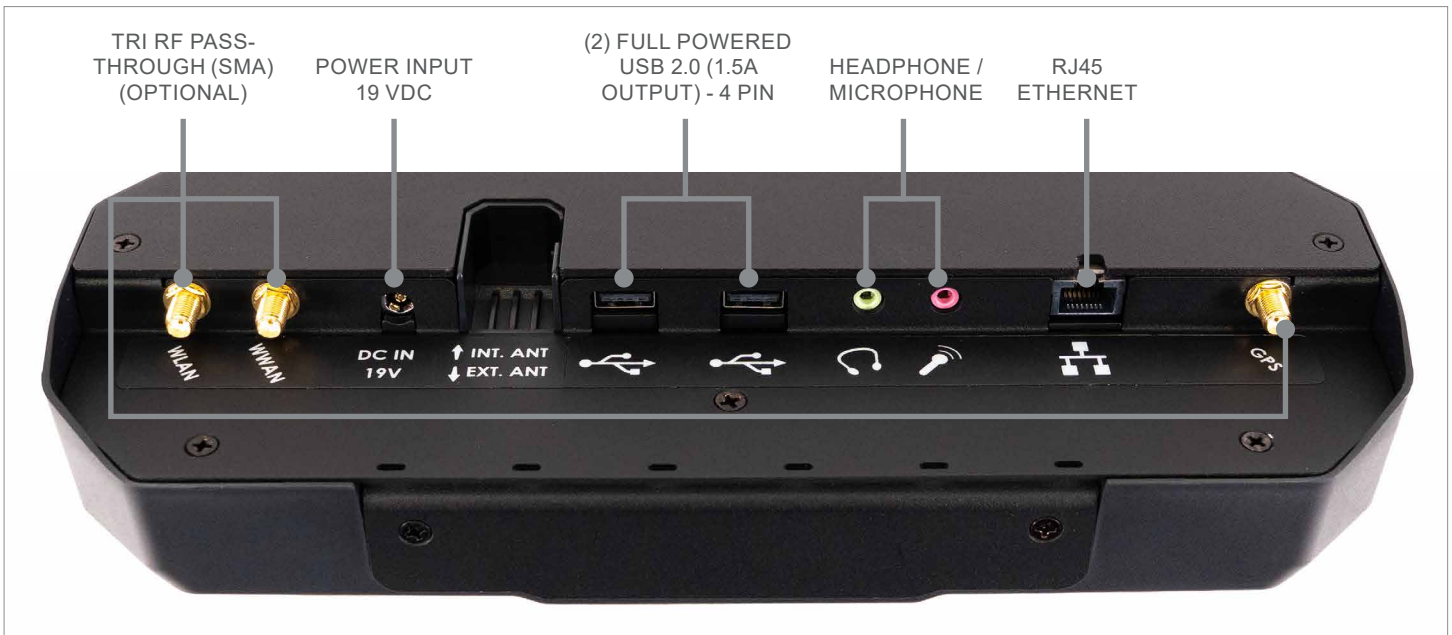

GETAC ZX10 THIN TABLET CRADLE & DOCKING STATION

PORT REPLICATION

PRODUCT SELECTION

ITEM NUMBER	DESCRIPTION	POWERED USB 2.0	RJ45 ETHERNET	SPEAKERS/MICROPHONE	POWER SUPPLY INCLUDED	ANTENNA RF
7160-2102-00	Docking Station NO RF	2	1	1 each	No	-
7160-2102-03	Docking Station TRI RF	2	1	1 each	No	Tri-SMA
7160-2028-00	Cradle NO RF (No electronics)	-	-	-	No	-
7160-2028-03	Cradle TRI RF (No electronics)	-	-	-	No	Tri-SMA