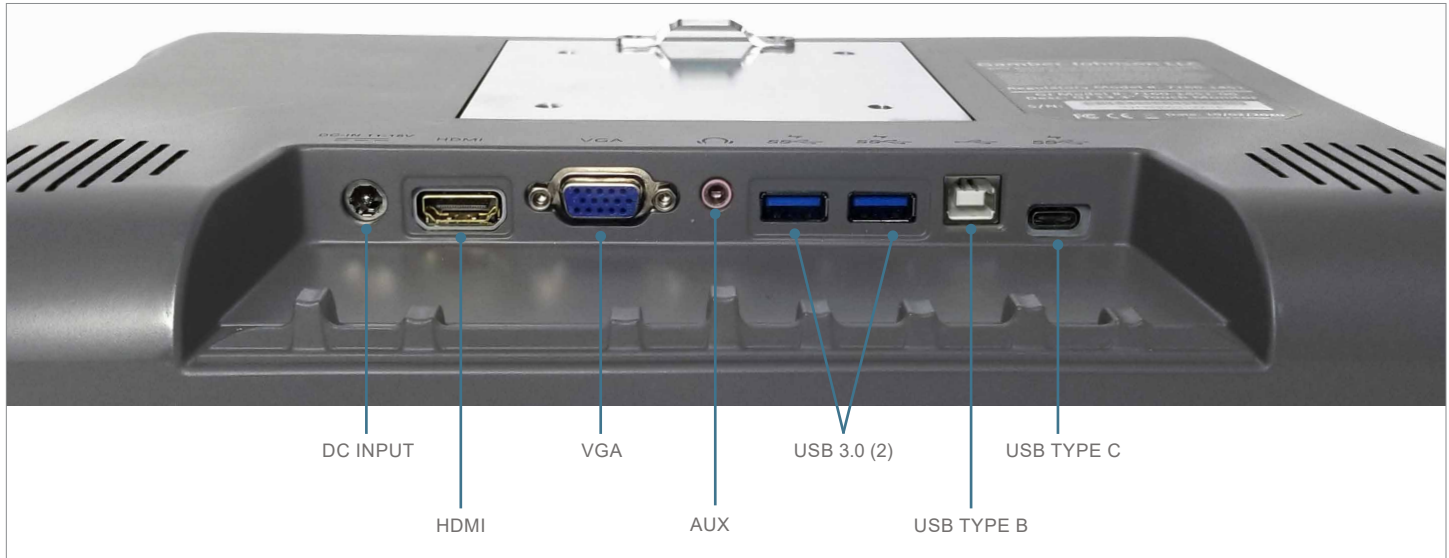

13.3" CAPACITIVE TOUCH SCREEN

PORT REPLICATION