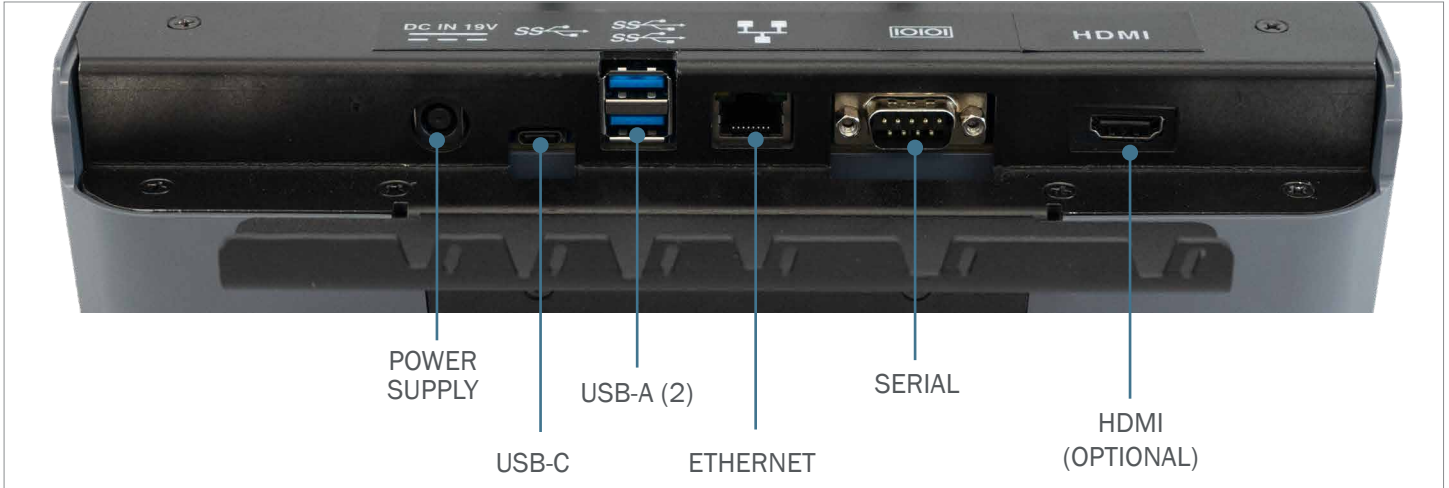

DELL 10" RUGGED TABLET VEHICLE DOCKING STATION

PORT REPLICATION

PRODUCT SELECTION

ITEM NUMBER	DESCRIPTION	COMPATIBLE DEVICES	POWERED USB 3.0 (1.5 AMPS)	USB-C (1.5 AMPS)	RS232 SERIAL	RJ-45 ETHERNET	HDMI 1.1 (1080P)	ANTENNA RF	POWER SUPPLY INCLUDED
7160-1882-00	Dell 10" Rugged Tablet Docking Station, Lite Port	Dell Pro Rugged 10 Tablet (RA00260), Dell 7030 Rugged Extreme Tablet	2	1	1	1	0	None	No
7170-1119-00	Dell 10" Rugged Tablet Docking Station, Lite Port with LIND Auto Power Adapter								Yes
7170-1054-00	Dell 10" Rugged Tablet Docking Station, Lite Port with LIND 12-32V Isolated Power Adapter								Yes
7170-1054-10	Dell 10" Rugged Tablet Docking Station, Lite Port with LIND 20-60V Isolated Power Adapter								Yes
7170-1054-20	Dell 10" Rugged Tablet Docking Station, Lite Port with LIND 72-110V Isolated Power Adapter								Yes
7160-1882-10	Dell 10" Rugged Tablet Docking Station, Full Port								No
7170-1119-10	Dell 10" Rugged Tablet Docking Station, Full Port with LIND Auto Power Adapter								Yes
7160-1883-00	Dell 10" Rugged Tablet Cradle (No electronics)								No
7170-1055-00	Dell 10" Rugged Tablet Cradle (No electronics) with LIND 100W USB-C Auto Power Adapter								Yes
7160-1884-00	Dell 10" Rugged Tablet and Keyboard Cradle (No Electronics)								No
7170-1056-00	Dell 10" Rugged Tablet and Keyboard Cradle (No Electronics) with LIND 100W USB-C Auto Power Adapter	Yes							

INDUSTRIES

ENTERPRISE & UTILITIES

MATERIAL HANDLING & WAREHOUSING

LOGISTICS

GAMBERJOHNSON.COM
+1 (800) 756-9198
SALES@GAMBERJOHNSON.COM

MOUNT IT. POWER IT. CARRY IT.