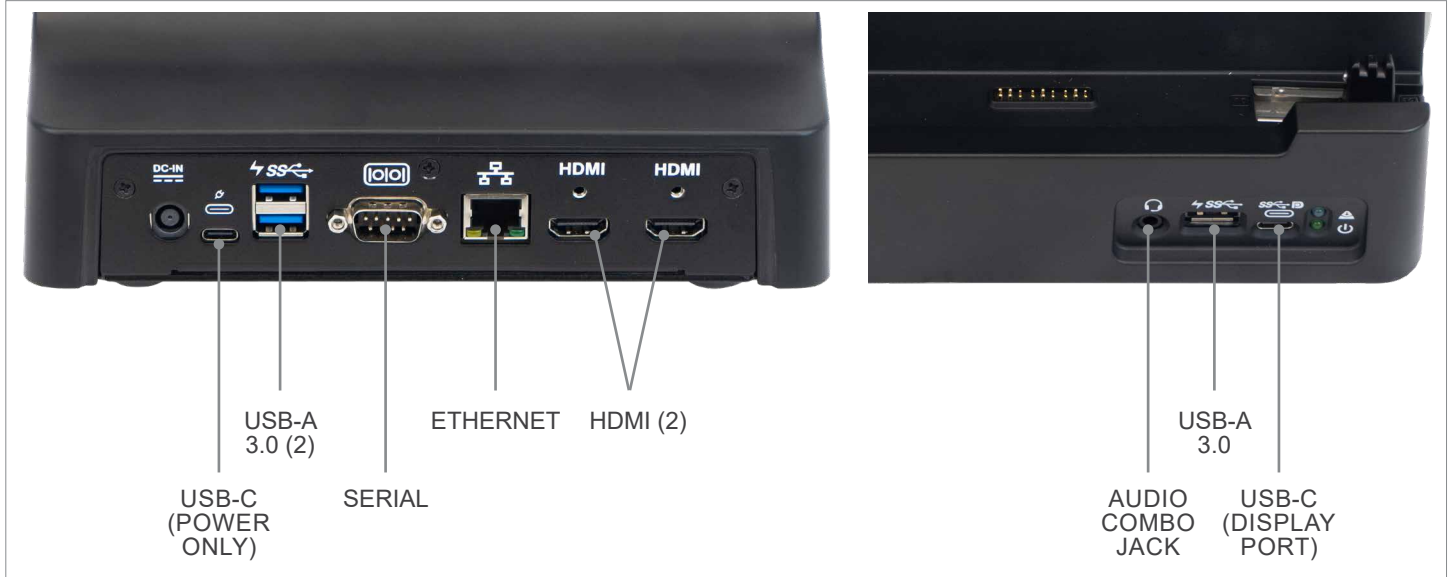

- Adjustable docking supports ensure compatibility with the 7230 and 7030 Dell Latitude Rugged Extreme Tablets as well as the Pro Rugged 10 RA00260 and Pro Rugged 12 RA02260 tablets
- Back support provides a stable, space-saving setup.
- Kensington Cable Lock Slot protects your investment from theft deterrence.
- Easy one-handed docking and release streamlines your workflow with hassle-free connectivity.
- LED Indicator provides clear communication of proper docking connection.
- Dual HDMI ports seamlessly connect to multiple monitors for expanded visual workspace, boosting your multitasking capabilities and productivity.
- Maintain compatibility with legacy devices with the integrated serial port.
- Includes fast, reliable Ethernet internet connection, providing stable and secure network access.
- Connect high-speed peripherals with ease with the 3 USB-A ports, such as external hard drives and printers, to enhance your workflow.
- Dedicated power delivery for your USB-C devices always keeps them charged and ready for use.
- Experience versatile connectivity for modern monitors and devices with the DisplayPort USB-C port.
- Audio combo jack offers convenient access for audio devices.

GAMBERJOHNSON.COM
+1 (800) 756-9198
SALES@GAMBERJOHNSON.COM

MOUNT IT. POWER IT. CARRY IT.

DELL RUGGED TABLET DESKTOP DOCKING STATION

PORT REPLICATION

PRODUCT SELECTION

PRODUCT NUMBER	DESCRIPTION	COMPATIBLE DEVICES	HDMI	SERIAL	ETHERNET	USB-A 3.0	USB-C POWER ONLY	USB-C DISPLAY PORT	AUDIO COMBO JACK	POWER ADAPTER INCLUDED
7160-1997-00	Dell 10" & 12" Rugged Tablet Desktop Docking Station	7230, 7030, RA00260, RA02260								No
7160-1997-10	Dell 10" & 12" Rugged Tablet Desktop Docking Station with Power Adapter		2	1	1	3	1	1	1	Yes