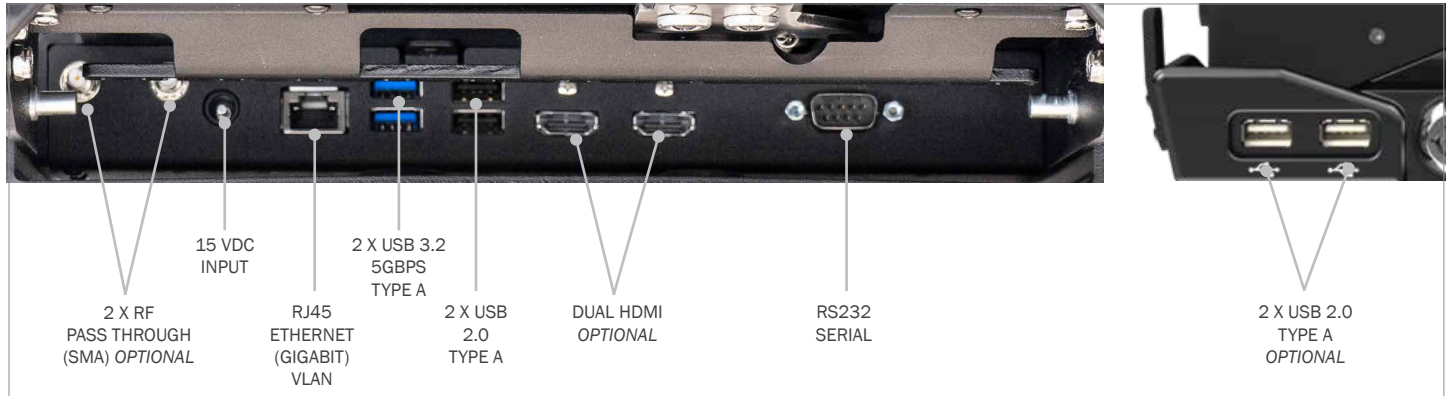

PANASONIC TOUGHBOOK® G2 TRIMLINE TABLET DOCKING STATION*

*EXCLUSIVELY AVAILABLE IN THE USA THROUGH PANASONIC. FOR AVAILABILITY IN OTHER REGIONS, PLEASE CONTACT OUR CUSTOMER SALES REPRESENTATIVES.

PORT REPLICATION

PRODUCT SELECTION

ITEM NUMBER	DESCRIPTION	USB 3.2 5GBPS TYPE-A REAR	USB 2.0 TYPE-A REAR	USB 2.0 TYPE-A FRONT	HDMI	RJ-45 ETHERNET GIGABIT VLAN	RS232 SERIAL	15VDC POWER INPUT	2 X RF PASS-THROUGH (SMA)
7300-0638	Panasonic TOUGHBOOK G2 TrimLine Tablet Docking Station, Full Port Replication, NO RF	2	2	2	2	1	1	1	NO
7300-0646	Panasonic TOUGHBOOK G2 TrimLine Tablet Docking Station, Full Port Replication, DUAL RF	2	2	2	2	1	1	1	YES
7300-0706	Panasonic TOUGHBOOK® G2 TrimLine Tablet Docking Station, Lite Port Replication, NO RF	2	2	-	-	1	1	1	NO
7300-0710	Panasonic TOUGHBOOK® G2 TrimLine Tablet Docking Station, Lite Port Replication, DUAL RF	2	2	-	-	1	1	1	YES
7300-0653	Panasonic TOUGHBOOK G2 TrimLine Tablet Cradle (No electronics)	-	-	-	-	-	-	-	NO

KITS INCLUDING POWER ADAPTER ARE ALSO AVAILABLE