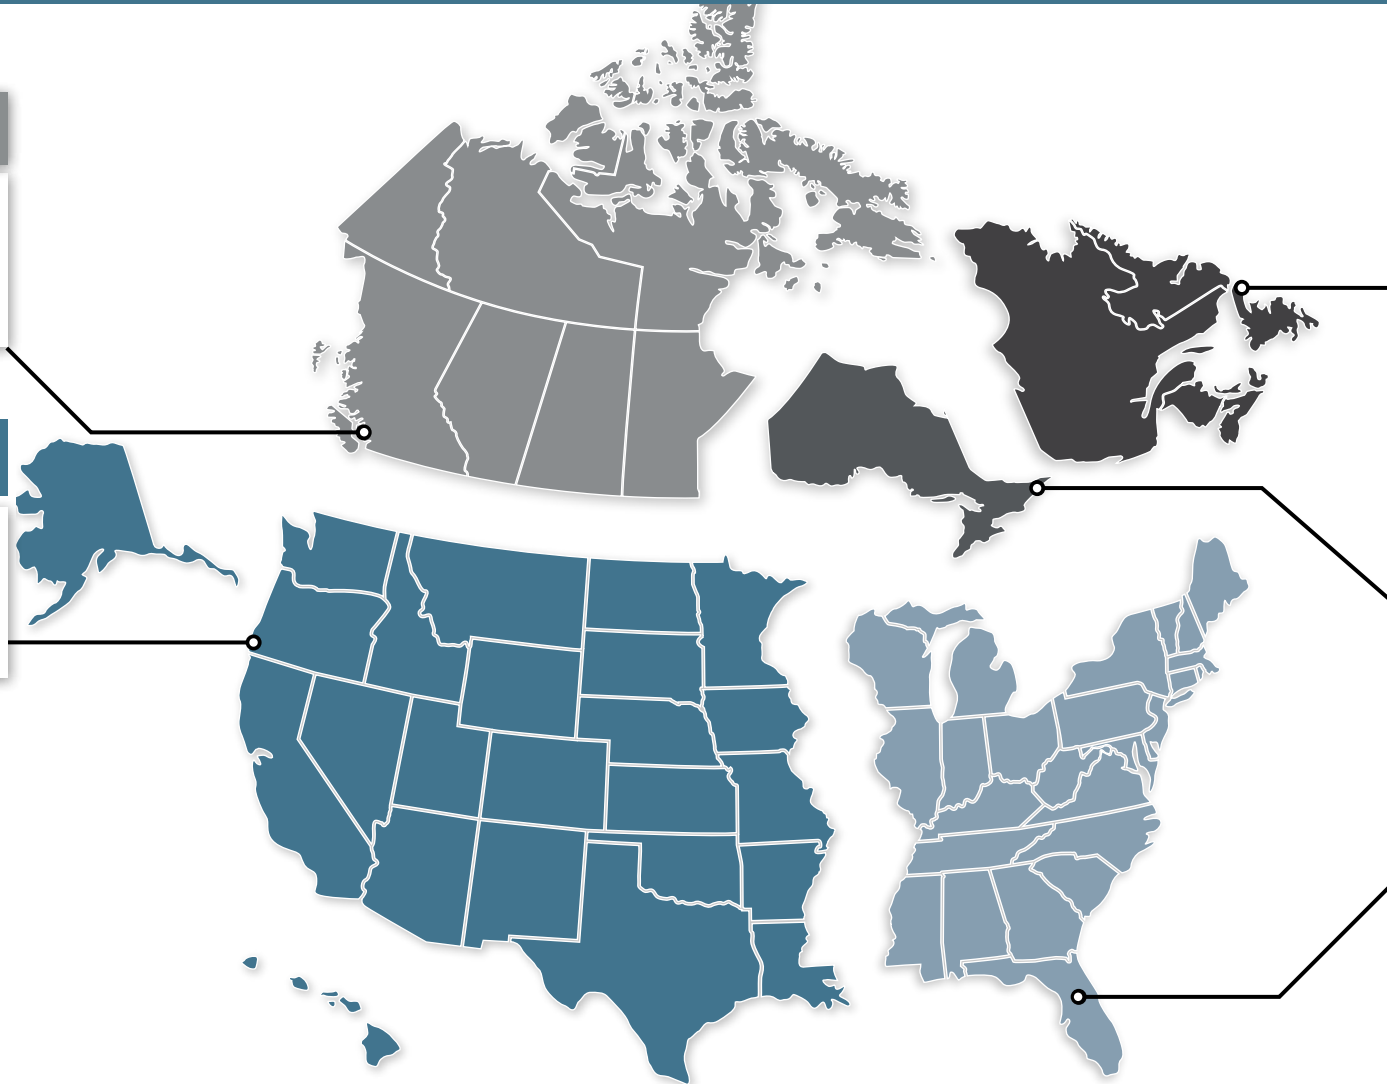

## VICE PRESIDENT OF MOBILITY SALES

**MARK FURROW**

+1 412.477.8943

Mark.Furrow@gamberjohnson.com