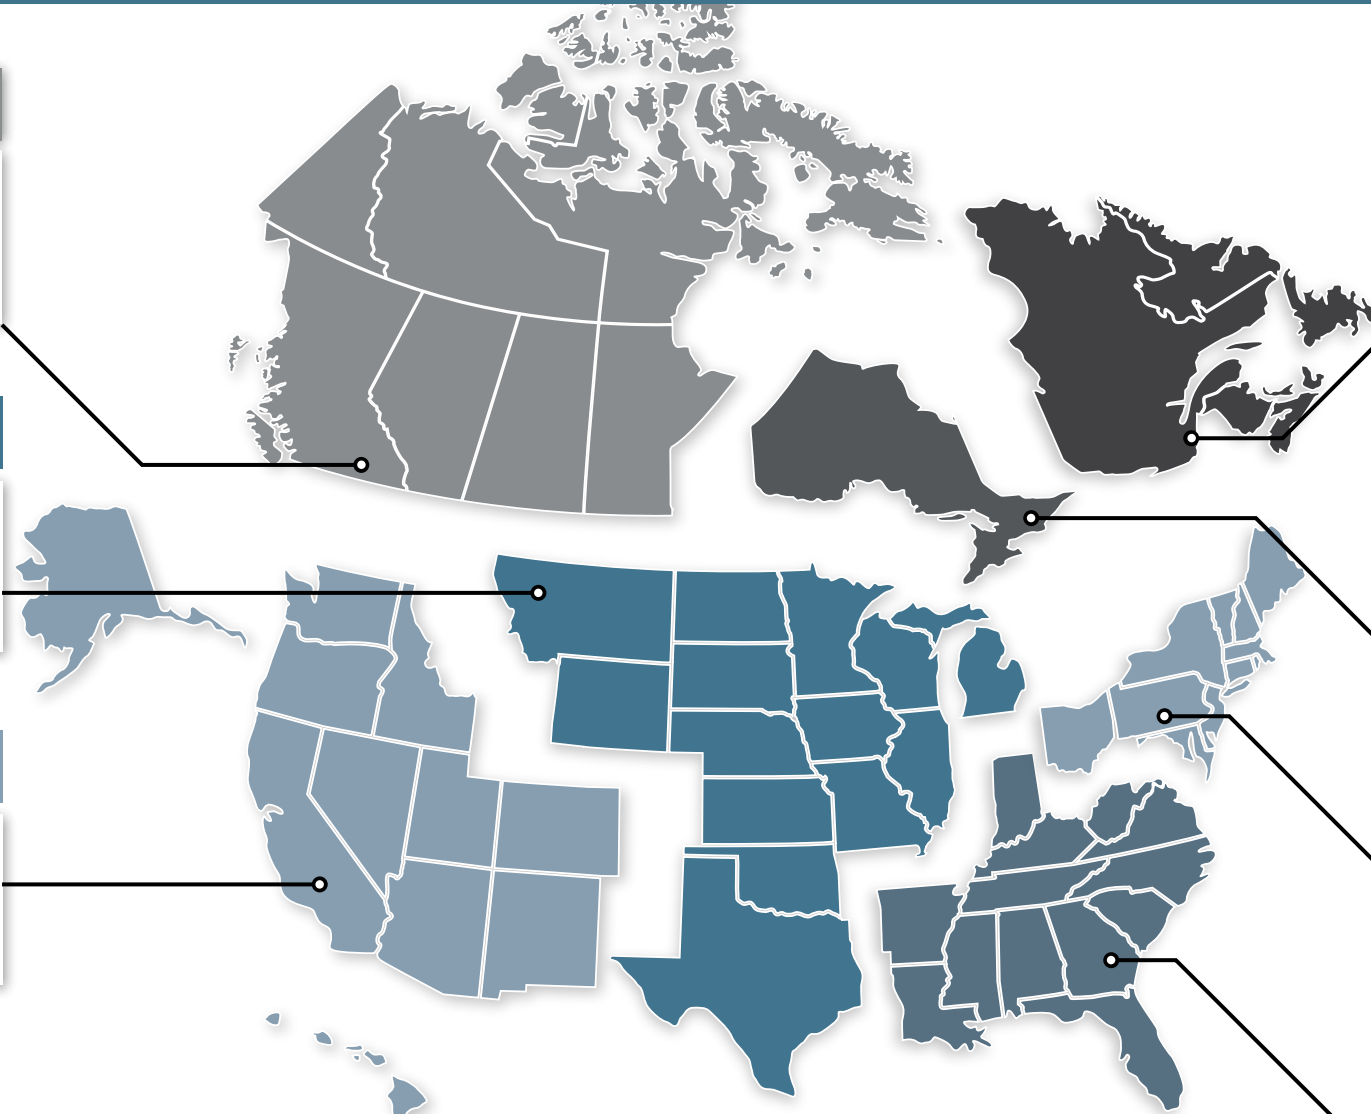

## SOUTHEAST

Regional Sales Manager

**LARRY HOMAN**

+1 715.344.3790  
Larry.Homan@gamberjohnson.com

CSR: Michelle Zwicki  
+1 715.344.9182 x339  
Michelle.Zwicki@gamberjohnson.com