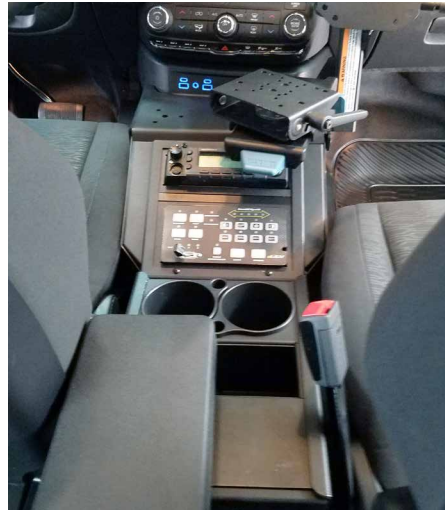

### CLOSE-TO-DASH MOUNTS

- 7160-1337 Close-To-Dash Mount
- 7160-1337-01 Close-To-Dash Mount with 3" Extension Arm