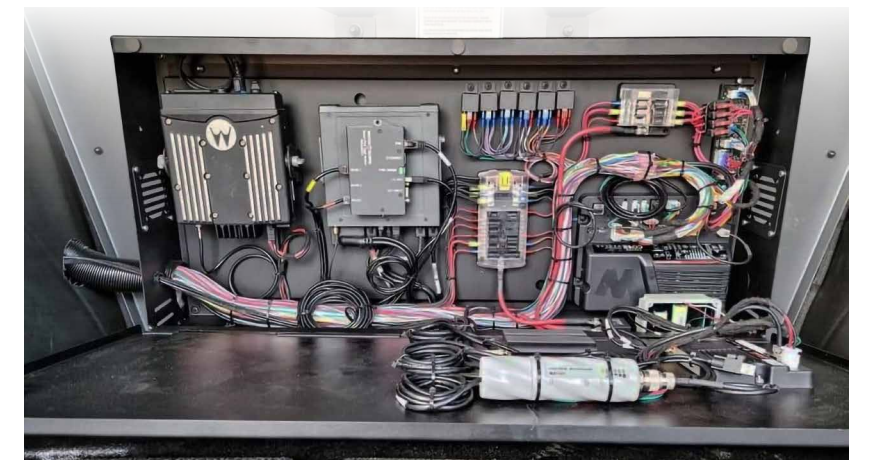

2021+ DODGE DURANGO

DASH-TO-TRUNK SOLUTIONS

CLOSE-TO-DASH MOUNTS

- 7160-1337 Close-To-Dash Mount
- 7160-1337-01 Close-To-Dash Mount with 3" Extension Arm

CONSOLE BOXES & KITS

- 7160-1627 Standard Console Box Only
- 7170-0884-XX Standard Console Kits
- 7170-0885-XX Standard Console Kits with Printer Mount

VEHICLE BASE & KITS

- 7160-0323 Vehicle Specific Base
- 7170-0841-XX Pedestal Kits

GUN MOUNTS

- 8211-18000-GJ **BLAC-RAC** 1082-E-AR with 18" T Channel
- 8211-18100-GJ **BLAC-RAC** 1082-E- AR T Channel & Cold Wire
- 7160-1097-01 Single Weapon Gun Mount
- 7160-1097-02 Dual Weapon Gun Mount
- 7160-1097-03 Dual Weapon Gun Mount (SC-6 Gunlocks Only)

PASSENGER PARTITIONS

- 7170-1252 2021+ Dodge Durango Pro-Fit™ Passenger Partition

WINDOW GUARDS

- 7160-2214 Durango Window Guards - Bars
- 7160-1708 Poly Window Guards
- 7160-1594 Universal Light Bracket

CARGO PARTITIONS

- 7170-1147-01 Poly Window
- 7170-1147-02 Diamond Mesh Window
- 7170-1147-03 Hex Mesh Window

CARGO WINDOW GUARDS

- 7160-2195-02 Diamond Mesh Cargo Window Guards
- 7160-2195-03 Hex Mesh Cargo Window Guards

CARGO STORAGE

- 7160-1048 Equipment Storage Box