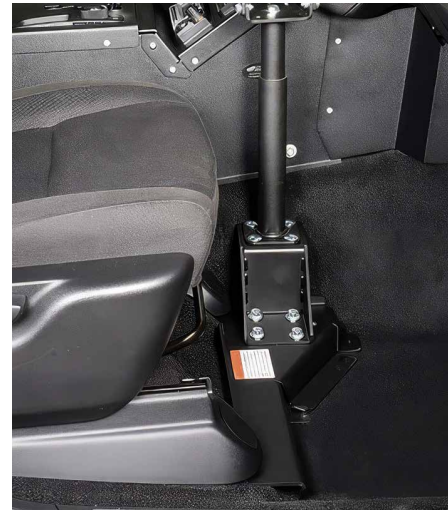

VEHICLE BASE & KITS

- 7160-0323 Vehicle Specific Base
- 7170-0841-XX Pedestal Kits