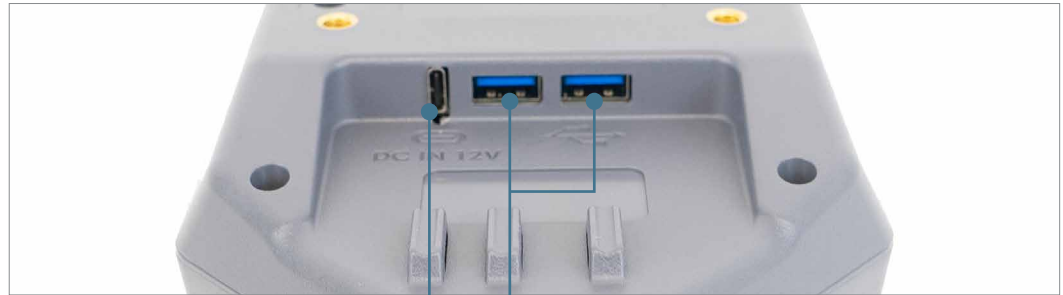

FEATURES & BENEFITS

- Docking Compatibility Using InfoCase Cases: Safeguard your device against daily wear while ensuring easy docking.
- USB-C Powered Docking Station: Enjoy seamless charging and data transfer with efficient USB-C power.
- 45W Device Fast Charging: Minimize downtime with rapid charging for your iPad or other devices.
- 7W USB-A Peripheral Charging: Efficiently power your additional devices and accessories.
- Dual USB-A Port Replication: Connect keyboards, printers, scanners, and more to boost your productivity.
- Integration Through Native device USB-C Port: Streamline your setup with minimal cable clutter.
- Keyed Lock for Theft Deterrence: Protect your device and data with enhanced security, perfect for shared environments.
- Mount in Portrait or Landscape Orientation: Adjust your view to fit your workflow needs with flexible mounting options.
- Gamber-Johnson's Adapter Bracket: Center larger devices effortlessly when mounted in landscape.
- Fully Tested for In-Vehicle Environment: Designed to withstand challenging conditions, perfect for mobile professionals.

GAMBERJOHNSON.COM
+1 (800) 756-9198
SALES@GAMBERJOHNSON.COM

MOUNT IT. POWER IT. CARRY IT.

UNIVERSAL USB-C DOCKING STATION

PORT REPLICATION

- Power Input: 12 Vdc 5/9/12/15/20V at up to 60W
- (2) USB 3.2, 5VDC (4.6-5.3V) @ 1.5A (5GBPS)